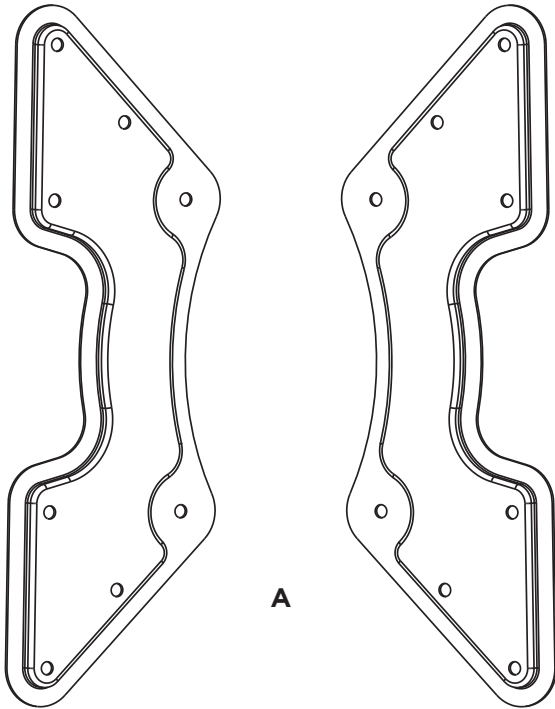

VESA Adaptor Bracket

Max Load
30kg (66lbs)

COMPONENT CHECKLIST

Item	Name	QTY
A	Adaptor Plates	2
B	M6 x 12mm Screw	4
C	M6 Lock-Nut	4
M-A	M6 x 30mm Screw	4
M-B	M8 x 30mm Screw	4
M-C	15mm Spacer	4

PRODUCT DIMENSIONS