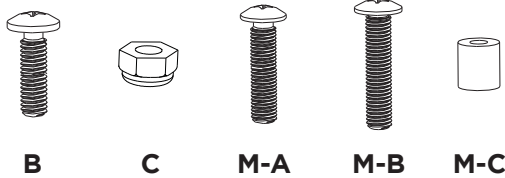

VESA Adaptor Bracket

Max Load
30kg (66lbs)

COMPONENT CHECKLIST

Item	Name	QTY
A	Adaptor Plates	2
B	M6 x 12mm Screw	4
C	M6 Lock-Nut	4
M-A	M6 x 30mm Screw	4
M-B	M8 x 30mm Screw	4
M-C	15mm Spacer	4

PRODUCT DIMENSIONS