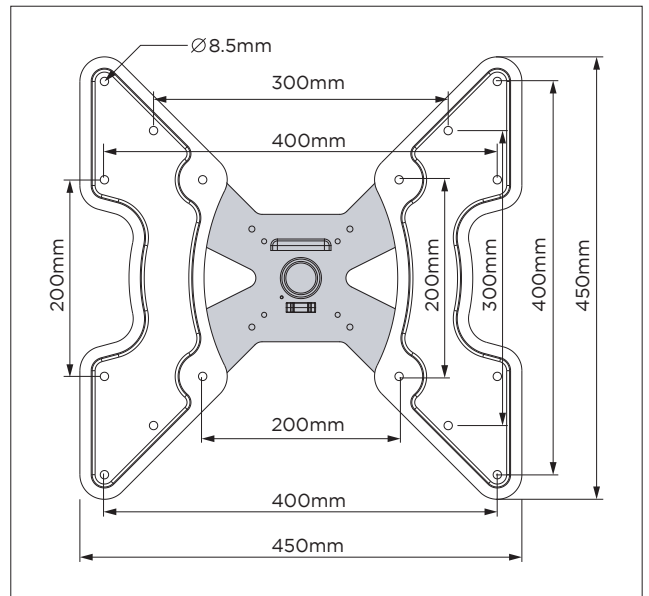

VESA Adaptor Bracket

Max Load
30kg (66lbs)

COMPONENT CHECKLIST

Item	Name	QTY
A	Adaptor Plates	2
B	M6 x 12mm Screw	4
C	M6 Lock-Nut	4
M-A	M6 x 30mm Screw	4
M-B	M8 x 30mm Screw	4
M-C	15mm Spacer	4

PRODUCT DIMENSIONS