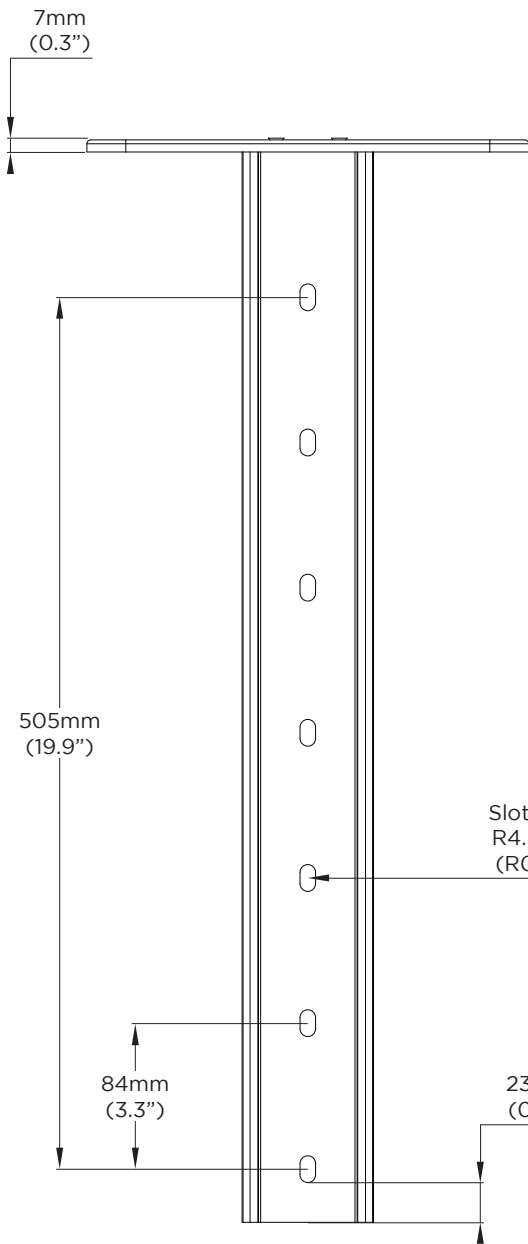

### FEATURES

- Compatible with AD-TVC-20, AD-TVC-45, AD-TVC-70A, and AD-TVC-75
- 8 levels of height adjustment
- Slots for velcro straps to secure equipment to shelf
- Supports camera with standard 3/8" screw thread
- Reversible design

**Shelf capacity** 0 - 5kg (0 - 11lb)\*

**Height adjustment** 505mm (19.9")

**Primary Materials** Steel

# DIMENSIONS

3/8" screw thread hole

TOP VIEW

FRONT VIEW

SIDE VIEW