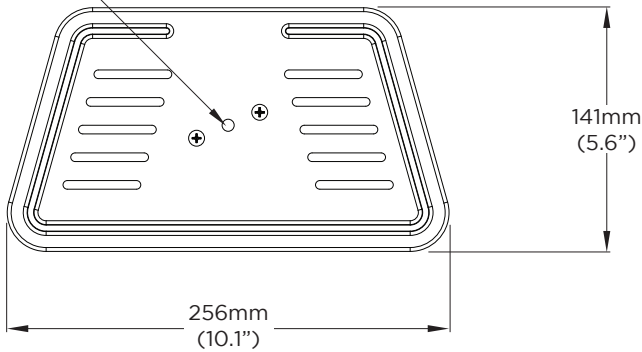

### FEATURES

- Compatible with AD-TVC-20, AD-TVC-45, AD-TVC-70A, and AD-TVC-75
- 8 levels of height adjustment
- Slots for velcro straps to secure equipment to shelf
- Supports camera with standard 3/8" screw thread
- Reversible design

**Shelf capacity** 0 - 5kg (0 - 11lb)\*

**Height adjustment** 505mm (19.9")

**Primary Materials** Steel

# DIMENSIONS

3/8" screw thread hole

TOP VIEW

FRONT VIEW

SIDE VIEW