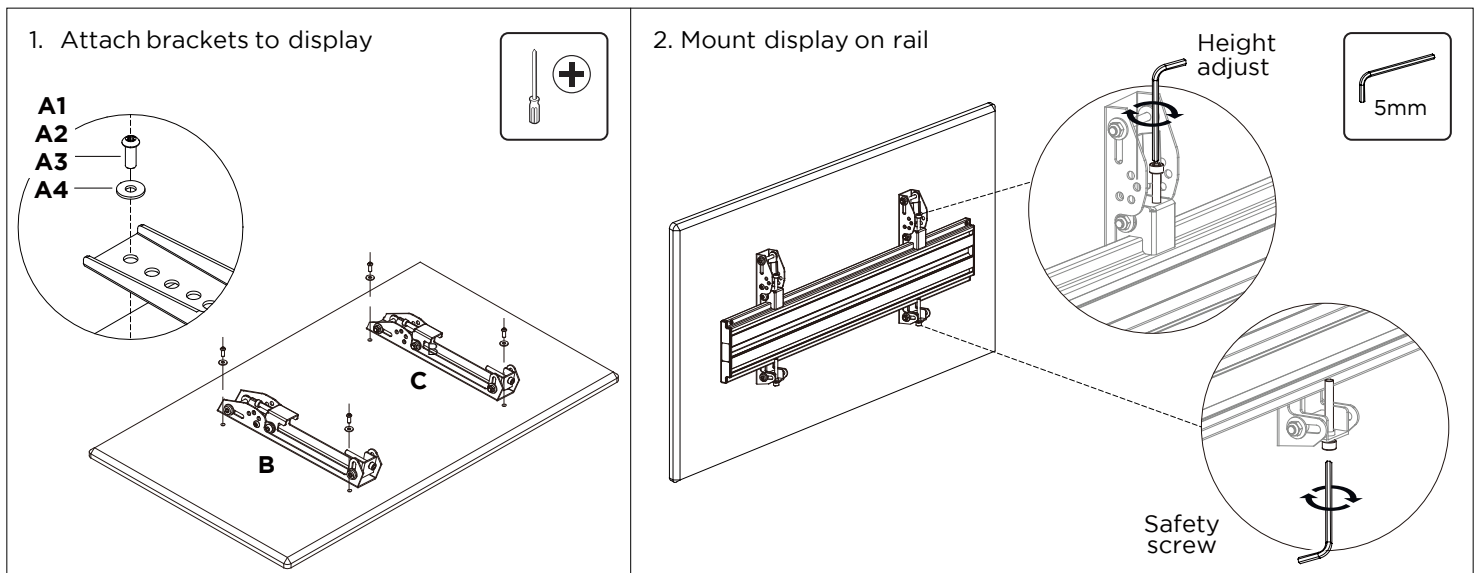

ADB VESA 200 Tilt Brackets

COMPONENT CHECKLIST

Item	Name	QTY
A1	M5 x 15mm Screw	4
A2	M6 x 15mm Screw	4
A3	M8 x 15mm Screw	4
A4	M6 Washer	4
B	Tilt Bracket - Left	1
C	Tilt Bracket - Right	1

PRODUCT DIMENSIONS

INSTALLATION INSTRUCTIONS

Tilt 0°

Tilt 5°

Tilt 10°

Tilt 15°