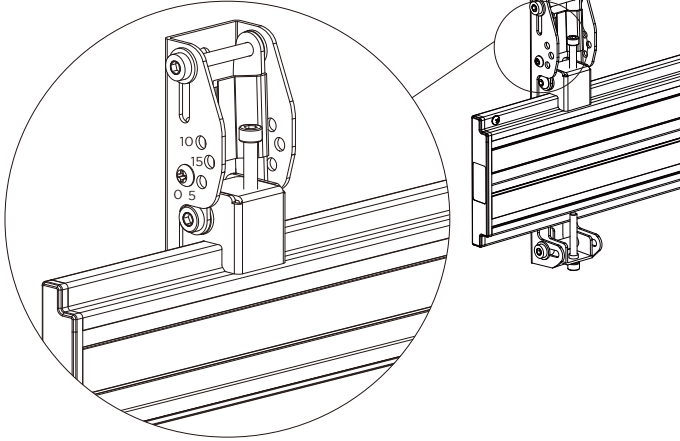

ADB VESA 200 Tilt Brackets

COMPONENT CHECKLIST

Item	Name	QTY
A1	M5 x 15mm Screw	4
A2	M6 x 15mm Screw	4
A3	M8 x 15mm Screw	4
A4	M6 Washer	4
B	Tilt Bracket - Left	1
C	Tilt Bracket - Right	1

PRODUCT DIMENSIONS

INSTALLATION INSTRUCTIONS

Tilt 0°

Tilt 5°

Tilt 10°

Tilt 15°