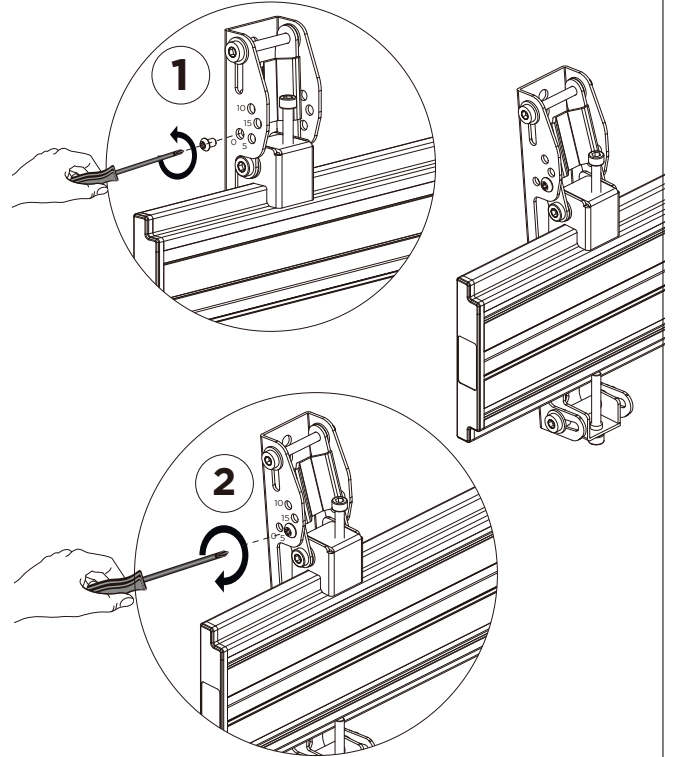

ADB VESA 200 Tilt Brackets

COMPONENT CHECKLIST

Item	Name	QTY
A1	M5 x 15mm Screw	4
A2	M6 x 15mm Screw	4
A3	M8 x 15mm Screw	4
A4	M6 Washer	4
B	Tilt Bracket - Left	1
C	Tilt Bracket - Right	1

PRODUCT DIMENSIONS

INSTALLATION INSTRUCTIONS

Tilt 0°

Tilt 5°

Tilt 10°

Tilt 15°