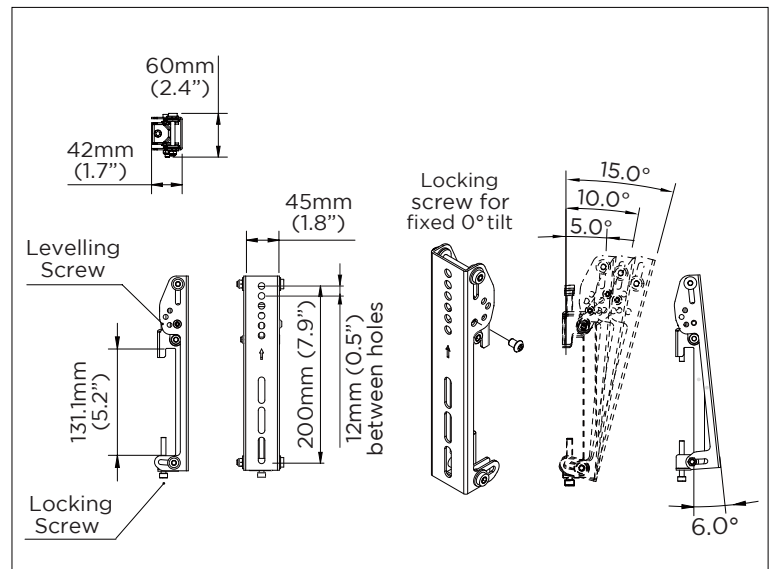

ADB VESA 200 Tilt Brackets

COMPONENT CHECKLIST

Item	Name	QTY
A1	M5 x 15mm Screw	4
A2	M6 x 15mm Screw	4
A3	M8 x 15mm Screw	4
A4	M6 Washer	4
B	Tilt Bracket - Left	1
C	Tilt Bracket - Right	1

PRODUCT DIMENSIONS

INSTALLATION INSTRUCTIONS

Tilt 0°

Tilt 5°

Tilt 10°

Tilt 15°