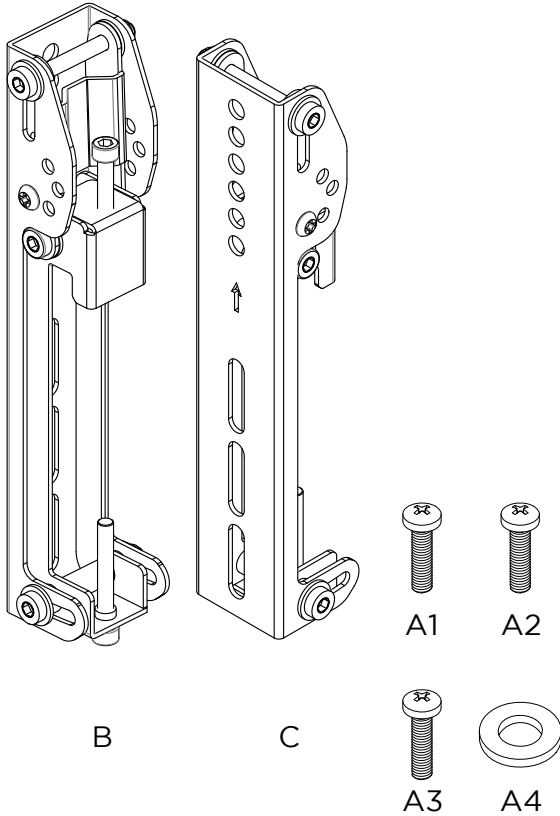

ADB VESA 200 Tilt Brackets

COMPONENT CHECKLIST

Item	Name	QTY
A1	M5 x 15mm Screw	4
A2	M6 x 15mm Screw	4
A3	M8 x 15mm Screw	4
A4	M6 Washer	4
B	Tilt Bracket - Left	1
C	Tilt Bracket - Right	1

PRODUCT DIMENSIONS

INSTALLATION INSTRUCTIONS

Tilt 0°

Tilt 5°

Tilt 10°

Tilt 15°