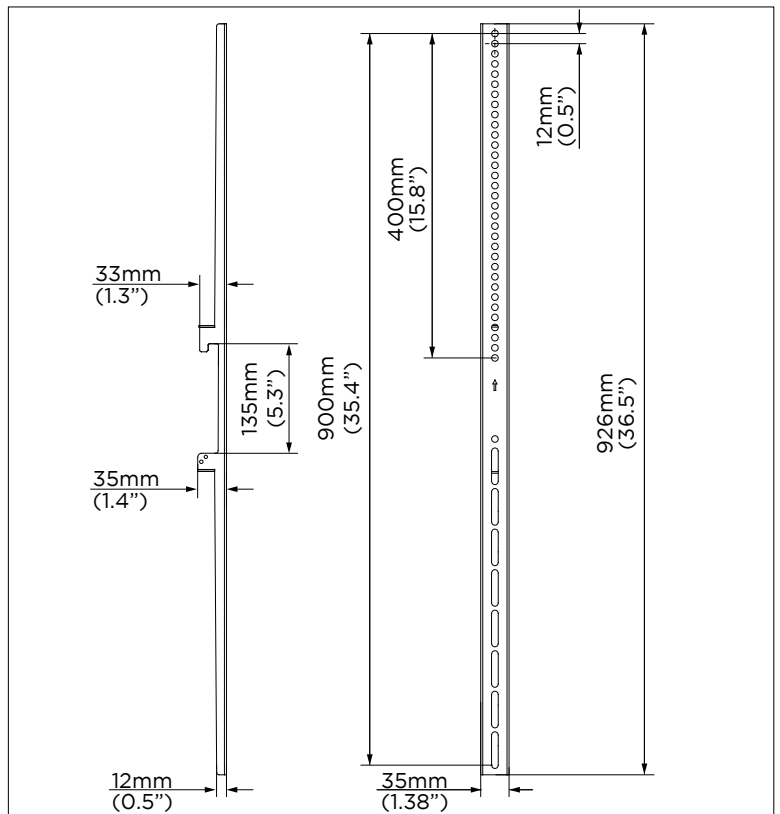

ADB VESA 900 Fixed Brackets

COMPONENT CHECKLIST

Item	Name	QTY
A1	M5 x 15mm Screw	4
A2	M6 x 15mm Screw	4
A3	M8 x 15mm Screw	4
A4	M6 Washer	4
B	Fixed Bracket	2

PRODUCT DIMENSIONS

B

INSTALLATION INSTRUCTIONS