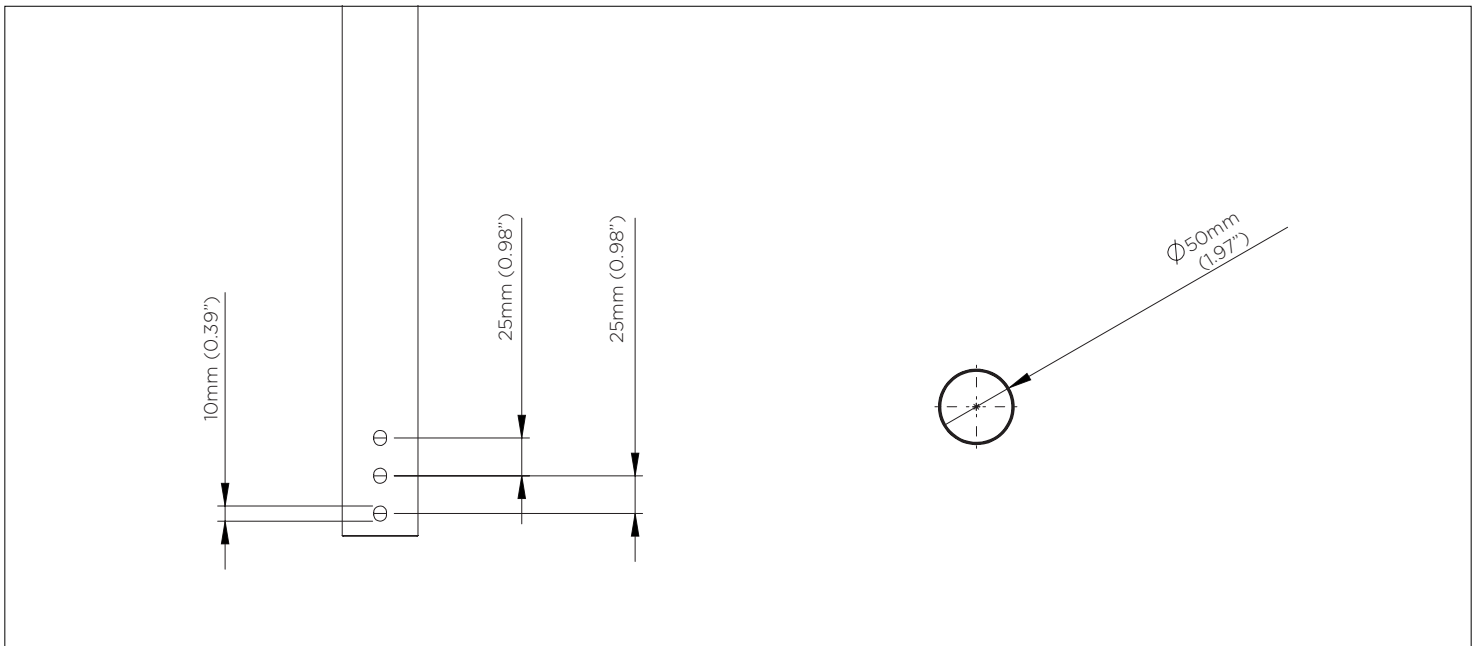

80 Pole

COMPONENT CHECKLIST

Item	Name	QTY
A	Pole Ø50mm (1.97"), 800mm (31.49") Long	1

PRODUCT DIMENSIONS

150 Pole

COMPONENT CHECKLIST

Item	Name	QTY
A	Pole Ø50mm (1.97"), 1500mm (59.05") Long	1

PRODUCT DIMENSIONS