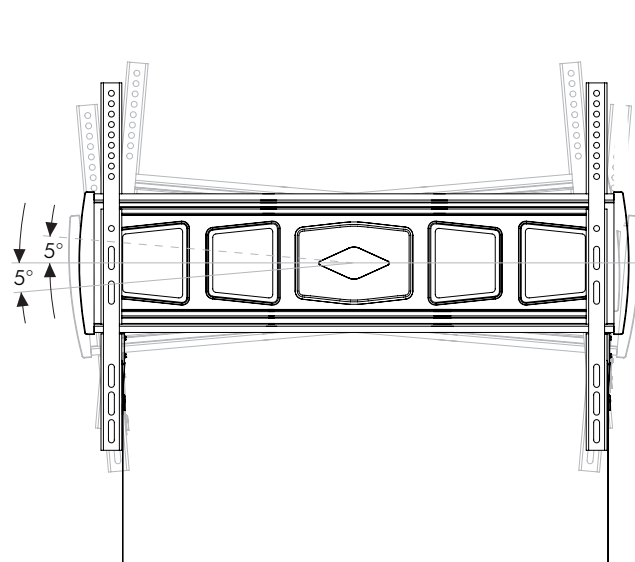

RANGE OF HORIZONTAL MOVEMENT