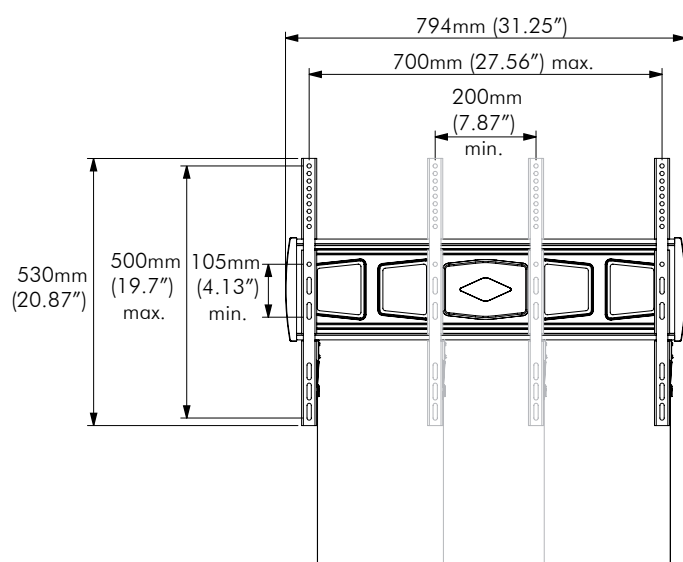

SCREEN MOUNTING COMPATIBILITY