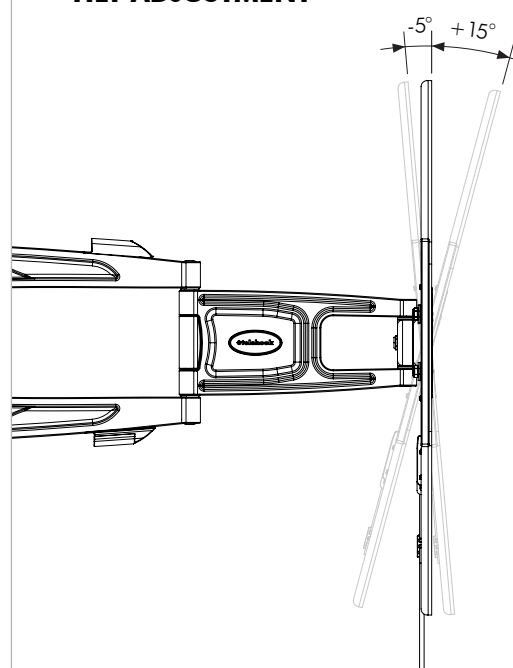

TILT ADJUSTMENT