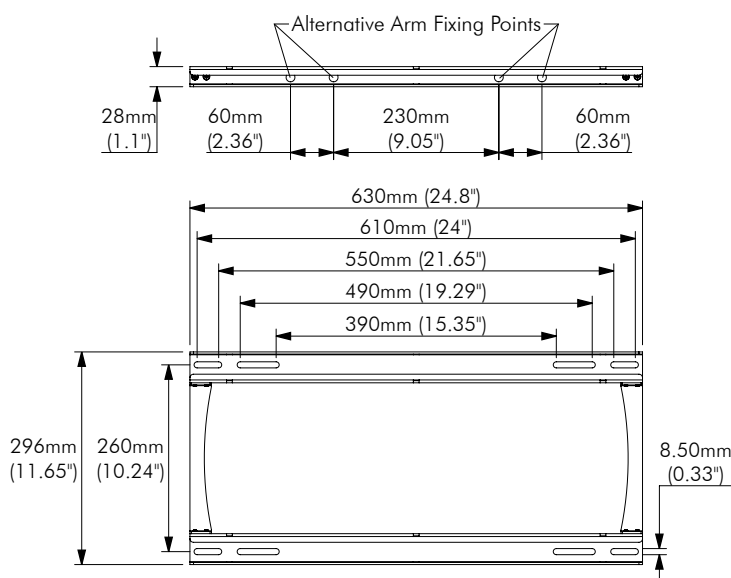

Large-Medium TV Articulated Arm

General Features

Maximum Weight: 35kg (77lbs)

Screen Mounting Compatibility: From minimum 200mm wide x 100mm high to maximum 700mm wide x 500mm high.

Fasteners: All fasteners included   **Color:** Black

Warranty: 10 years limited

Dimensions

WALL MOUNT

The Wall Bracket can be mounted to either:
Timber Stud Wall or Masonry Wall