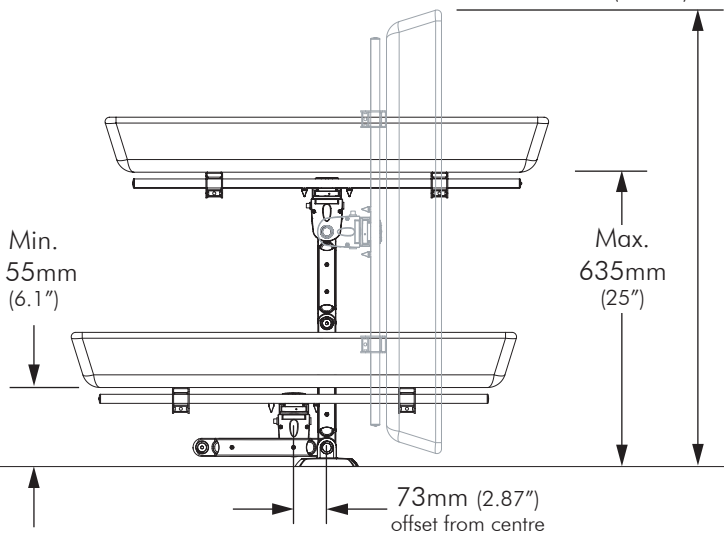

Flat Screen Wall Mount | Full Motion

General Features

MAXIMUM LOAD: 50 kg (110 lbs)

DISPLAY COMPATIBILITY: Supports Displays with mounting hole configurations: from 150mm to 805 wide (6" to 31.75") and 140mm to 500mm high (5.5" to 19.75").

FASTENERS: All fasteners included.

WARRANTY: Limited 10 years (parts and workmanship).

Dimensions

Mounting Plate

- The Wall Bracket is to be installed vertically.
- The Wall Bracket can be mounted to either: Timber Stud Wall, or Masonry Wall

Articulated Arm Range of Movement

Distance from Wall

Max. display width at 90°
1020mm (40.18")

Min.
155mm
(6.1")

Max.
635mm
(25")

73mm (2.87")
offset from centre

Side View

Tilt Adjustment

Dimensions (continued)

Front View

Horizontal Range of Movement