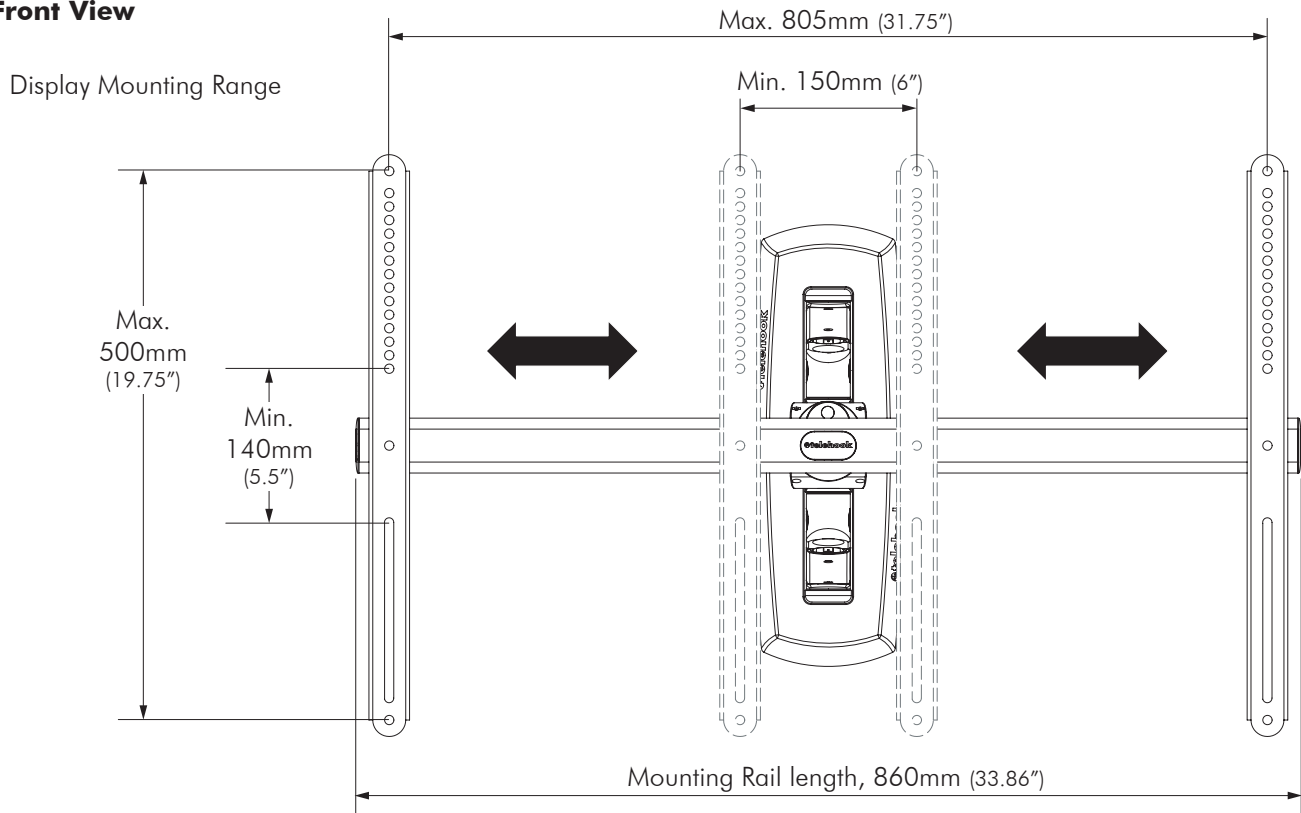

Flat Screen Wall Mount | Full Motion

General Features

MAXIMUM LOAD: 50 kg (110 lbs)

DISPLAY COMPATIBILITY: Supports Displays with mounting hole configurations: from 150mm to 805 wide (6" to 31.75") and 140mm to 500mm high (5.5" to 19.75").

FASTENERS: All fasteners included.

WARRANTY: Limited 10 years (parts and workmanship).

Dimensions

Mounting Plate

- The Wall Bracket is to be installed vertically.
- The Wall Bracket can be mounted to either: Timber Stud Wall, or Masonry Wall

Articulated Arm Range of Movement

Distance from Wall

Max. display width at 90°
1020mm (40.18")

Min.
155mm
(6.1")

Max.
635mm
(25")

73mm (2.87")
offset from centre

Side View

Tilt Adjustment

Dimensions (continued)

Front View

Horizontal Range of Movement