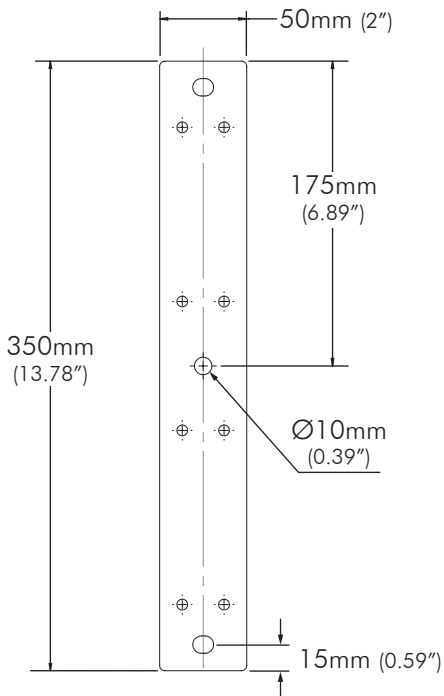

Flat Screen Wall Mount | Full Motion

General Features

MAXIMUM LOAD: 50 kg (110 lbs)

DISPLAY COMPATIBILITY: Supports Displays with mounting hole configurations: from 150mm to 805 wide (6" to 31.75") and 140mm to 500mm high (5.5" to 19.75").

FASTENERS: All fasteners included.

WARRANTY: Limited 10 years (parts and workmanship).

Dimensions

Mounting Plate

- The Wall Bracket is to be installed vertically.
- The Wall Bracket can be mounted to either: Timber Stud Wall, or Masonry Wall

Articulated Arm Range of Movement

Distance from Wall

Max. display width at 90°
1020mm (40.18")

Min.
155mm
(6.1")

Max.
635mm
(25")

73mm (2.87")
offset from centre

Side View

Tilt Adjustment

Dimensions (continued)

Front View

Horizontal Range of Movement