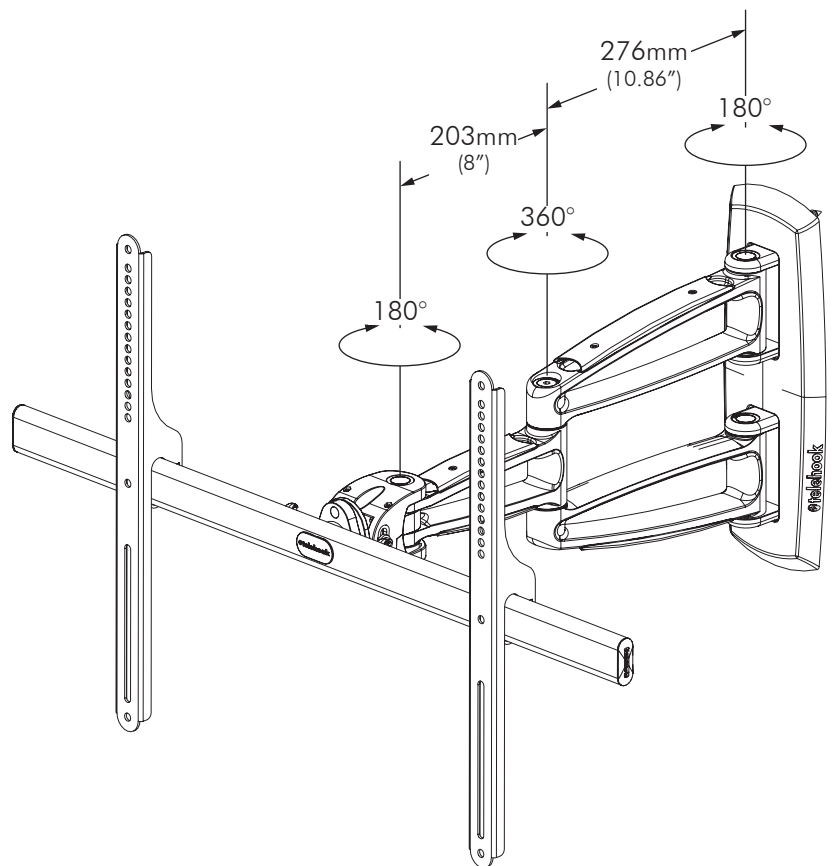

Flat Screen Wall Mount | Full Motion

General Features

MAXIMUM LOAD: 50 kg (110 lbs)

DISPLAY COMPATIBILITY: Supports Displays with mounting hole configurations: from 150mm to 805 wide (6" to 31.75") and 140mm to 500mm high (5.5" to 19.75").

FASTENERS: All fasteners included.

WARRANTY: Limited 10 years (parts and workmanship).

Dimensions

Mounting Plate

- The Wall Bracket is to be installed vertically.
- The Wall Bracket can be mounted to either: Timber Stud Wall, or Masonry Wall

Articulated Arm Range of Movement

Distance from Wall

Max. display width at 90°
1020mm (40.18")

Min.
155mm
(6.1")

Max.
635mm
(25")

73mm (2.87")
offset from centre

Side View

Tilt Adjustment

Dimensions (continued)

Front View

Horizontal Range of Movement