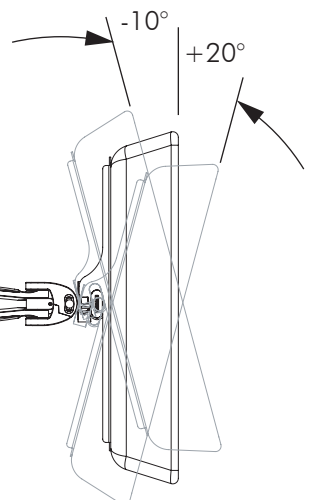

Flat Screen Wall Mount | Full Motion

General Features

MAXIMUM LOAD: 50 kg (110 lbs)

DISPLAY COMPATIBILITY: Supports Displays with mounting hole configurations: from 150mm to 805 wide (6" to 31.75") and 140mm to 500mm high (5.5" to 19.75").

FASTENERS: All fasteners included.

WARRANTY: Limited 10 years (parts and workmanship).

Dimensions

Mounting Plate

- The Wall Bracket is to be installed vertically.
- The Wall Bracket can be mounted to either: Timber Stud Wall, or Masonry Wall

Articulated Arm Range of Movement

Distance from Wall

Max. display width at 90°
1020mm (40.18")

Min.
155mm
(6.1")

Max.
635mm
(25")

73mm (2.87")
offset from centre

Side View

Tilt Adjustment

Dimensions (continued)

Front View

Horizontal Range of Movement