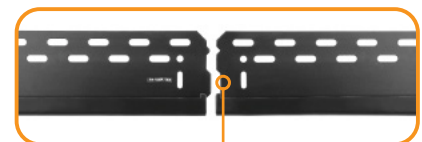

Ultra slim design sits just 44.5mm (1.75") from the wall

Convenient built in support stand for video panel maintenance, replacement and cabling

Security fixing points for each video panel

+/- 5° of post installation screen levelling adjustment

Interconnecting wall plates provide alignment assistance to installers

Product information

Product Code	Load capacity	Material	Colour
TH-VWV TH-VWVP TH-VWP-050 TH-VWP-080 TH-VWP-100 TH-VWP-160	165kg (363lbs) per display	Steel & Aluminium	Black