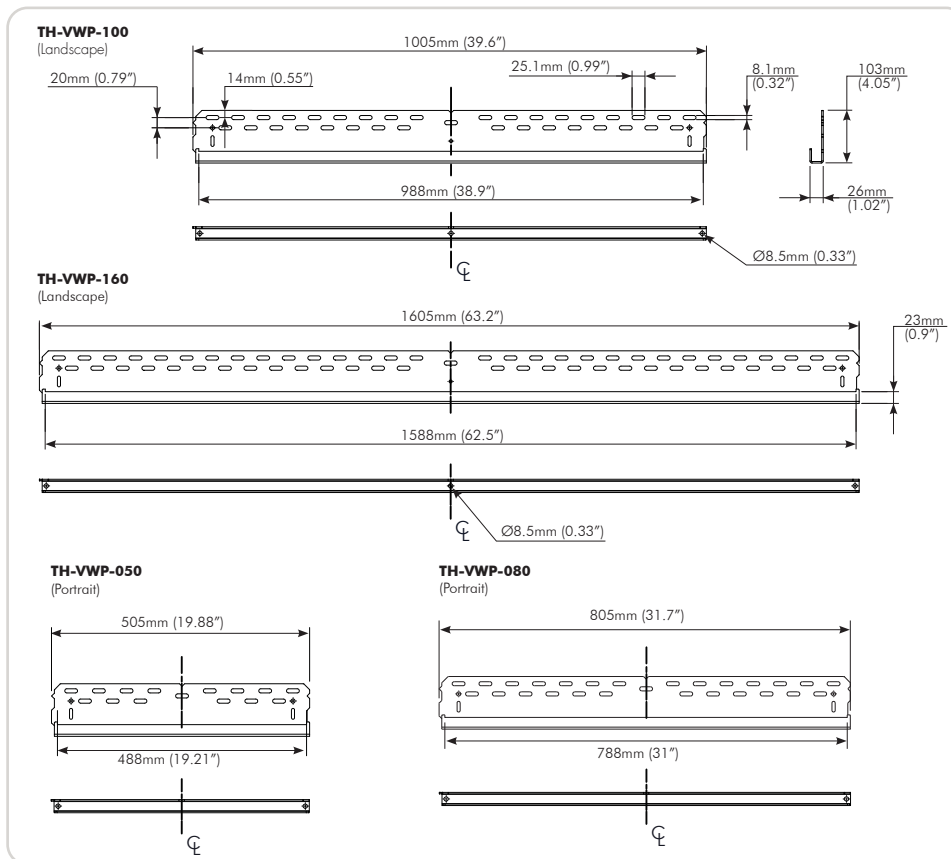

Ultra slim design sits just 44.5mm (1.75") from the wall

Convenient built in support stand for video panel maintenance, replacement and cabling

Security fixing points for each video panel

+/- 5° of post installation screen levelling adjustment

Interconnecting wall plates provide alignment assistance to installers

Product information

Product Code	Load capacity	Material	Colour
TH-VWV TH-VWVP TH-VWP-050 TH-VWP-080 TH-VWP-100 TH-VWP-160	165kg (363lbs) per display	Steel & Aluminium	Black

Package information, single unit

Product	Size	Ship weight	UPC code
TH-VWV	54.5cm x 13.3cm x 6.1cm (19.3" x 5.1" x 2.8")	3kg (7lbs)	881493008335
TH-VWVP	100.6cm x 15.2cm x 0.7cm (39.6" x 6" x 0.3")	6.3kg (13.9lbs)	881493009462
TH-VWP-050	59.3cm x 13.6cm x 5.2cm (23.3" x 5.4" x 2")	1.8kg (4.0lbs)	881493009486
TH-VWP-080	89.3cm x 13.6cm x 5.2cm (35.2" x 5.4" x 2")	3kg (6.6lbs)	881493009509
TH-VWP-100	107.8cm x 11.8cm x 5.5cm (42.9" x 5.9" x 3")	3.5kg (8.1lbs)	881493008045
TH-VWP-160	167.3cm x 11.8cm x 5.5cm (66.5" x 5.9" x 3")	6kg (12.8lbs)	881493008120

Package information, single unit

Product	Size	Ship weight	UPC code
TH-VWV	56cm x 29.4cm x 12.5cm (20.5" x 10.6" x 6.3")	12.5kg (29.5lbs)	881493008397
TH-VWVP	102.1cm x 16.6cm x 30.9cm (40.2" x 6.5" x 12.2")	25.5kg (56.1lbs)	881493009479
TH-VWP-050	60.9cm x 15.2cm x 22.4cm (24" x 6" x 8.8")	7.5kg (16.5lbs)	881493009493
TH-VWP-080	90.9cm x 15.2cm x 12.7cm (35.8" x 6" x 5")	6.4kg (14.1lbs)	881493009516
TH-VWP-100	111cm x 17cm x 17cm (43.7" x 6.7" x 6.7")	7.5kg (17.4lbs)	881493008069
TH-VWP-160	168.7cm x 11.8cm x 5.5cm (67.3" x 6.7" x 6.7")	12.5kg (27.7lbs)	881493008311