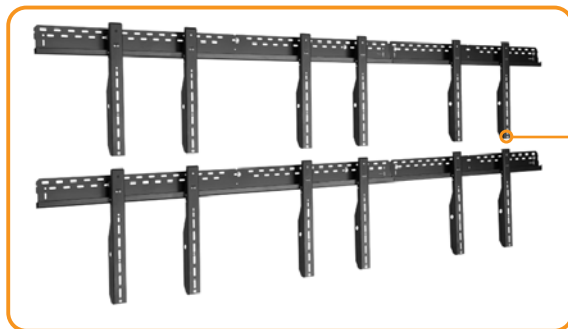

ProAV universal video wall mount

Wall plates: TH-VWP-100, TH-VWP-160, TH-VWP-050, TH-VWP-080

Mounting brackets: TH-VWV (landscape), TH-VWVP (portrait)

The ProAV portrait universal video wall mounting system is an industry leading scalable and upgradeable product range that supports a wide variety of portrait or landscape video wall configurations. Its universal display mounting pattern allows for previously unachievable compatibility with modern video panels. The ProAV range is designed with the needs of public environments and installers in mind; integrating high security features throughout to ensure display security whilst also maintaining ease of installation via the use of clever time saving and safe installation features.

Mounting hole pattern:

Landscape: From 200mm to 400mm high

Portrait: From 200mm to 800mm high
Unlimited width

Maximum weight carrying capacity:

165kg (363lbs) per display

Save Installation Time

- Interconnecting wall plates for easy alignment.
- Simple hook-on video panel installation system.
- Multiple points for pre and post installation adjustments.
- Security fixing points for each video panel.
- 74.5mm (2.37") of space available at the rear to accommodate media players.

Save Cost

- Designed to minimise cost and maximise universal compatibility with different video panel sizes and brands.
- No limit as to how many video panels can be mounted. This scalable system can go infinitely both vertically and horizontally.
- Simple and flexible, it relies on a combination of four different length wall plates and a set of brackets per video panel (Portrait or Landscape).

Ultra slim design sits just 44.5mm (1.75") from the wall

Convenient built in support stand for video panel maintenance, replacement and cabling

Security fixing points for each video panel

+/- 5° of post installation screen levelling adjustment