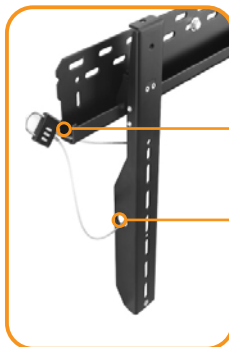

Save Cost

- Designed to minimise cost and maximise universal compatibility with different video panel sizes and brands.
- No limit as to how many video panels can be mounted. This scalable system can go infinitely both vertically and horizontally.
- Simple and flexible, it relies on a combination of four different length wall plates and a set of brackets per video panel (Portrait or Landscape).

Reduce Service Downtime

- Modular design allows each individual panel to be quickly removed for maintenance or replacement.
- Interlocking wall plates and post installation adjustment allows quick and easy installation to help limit the down time involved with the initial installation.
- Built in support stand provides access to rear of video panels and media players for easy cabling.

Ultra slim design sits just 44.5mm (1.75") from the wall

Convenient built in support stand for video panel maintenance, replacement and cabling

Security fixing points for each video panel

+/- 5° of post installation screen levelling adjustment