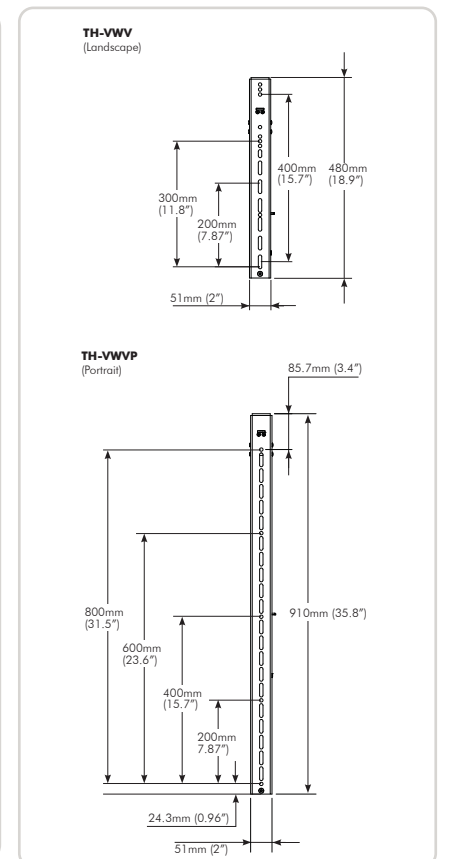

Ultra slim design sits just 44.5mm (1.75") from the wall

Convenient built in support stand for video panel maintenance, replacement and cabling

Security fixing points for each video panel

+/- 5° of post installation screen levelling adjustment

Interconnecting wall plates provide alignment assistance to installers

Product information

Product Code	Load capacity	Material	Colour
TH-VWV TH-VWVP TH-VWP-050 TH-VWP-080 TH-VWP-100 TH-VWP-160	165kg (363lbs) per display	Steel & Aluminium	Black

Package information, single unit

Product	Size	Ship weight	UPC code
TH-VWV	54.5cm x 13.3cm x 6.1cm (19.3" x 5.1" x 2.8")	3kg (7lbs)	881493008335
TH-VWVP	100.6cm x 15.2cm x 0.7cm (39.6" x 6" x 0.3")	6.3kg (13.9lbs)	881493009462
TH-VWP-050	59.3cm x 13.6cm x 5.2cm (23.3" x 5.4" x 2")	1.8kg (4.0lbs)	881493009486
TH-VWP-080	89.3cm x 13.6cm x 5.2cm (35.2" x 5.4" x 2")	3kg (6.6lbs)	881493009509
TH-VWP-100	107.8cm x 11.8cm x 5.5cm (42.9" x 5.9" x 3")	3.5kg (8.1lbs)	881493008045
TH-VWP-160	167.3cm x 11.8cm x 5.5cm (66.5" x 5.9" x 3")	6kg (12.8lbs)	881493008120

Package information, single unit

Product	Size	Ship weight	UPC code
TH-VWV	56cm x 29.4cm x 12.5cm (20.5" x 10.6" x 6.3")	12.5kg (29.5lbs)	881493008397
TH-VWVP	102.1cm x 16.6cm x 30.9cm (40.2" x 6.5" x 12.2")	25.5kg (56.1lbs)	881493009479
TH-VWP-050	60.9cm x 15.2cm x 22.4cm (24" x 6" x 8.8")	7.5kg (16.5lbs)	881493009493
TH-VWP-080	90.9cm x 15.2cm x 12.7cm (35.8" x 6" x 5")	6.4kg (14.1lbs)	881493009516
TH-VWP-100	111cm x 17cm x 17cm (43.7" x 6.7" x 6.7")	7.5kg (17.4lbs)	881493008069
TH-VWP-160	168.7cm x 11.8cm x 5.5cm (67.3" x 6.7" x 6.7")	12.5kg (27.7lbs)	881493008311