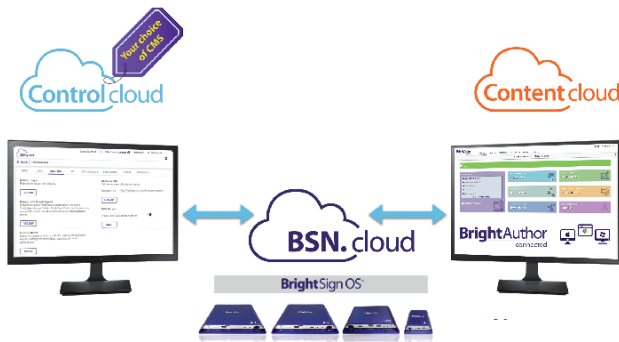

BSN.CLOUD

CLOUD-BASED DIGITAL SIGNAGE MANAGEMENT

The innovative BSN.cloud platform delivers cloud-connectivity with varying levels of player, network and content management services that put you in control. It provides a total signage solution to meet your unique needs by elevating real time player management and delivering secure, scalable services for basic to complex digital signage networks. The Control Cloud level of service is free for all BrightSign players giving real time player access and controls with your choice of CMS. For a complete set of network and content management tools, the Content Cloud level of service is offered as an affordable annual subscription. Securely manage one player or thousands - anytime, anywhere.

Subscription Options

Free cloud-based subscription included with BrightSign players for streamlined player setup, real time player controls and your choice of CMS

\$0

Annual subscription that includes the real time player access and adds a complete set of network and content management tools and services

\$99 / player / year

Content Creation and Distribution

The BSN.cloud platform is uniquely built to deliver a total signage solution that gives users the power to operate their digital signage network in a way that best meets their needs. The free Control Cloud subscription allows you to independently manage your real time player network from your CMS solution and allows you to choose the CMS of your choice – BrightAuthor:connected or an integrated partner CMS. The Content Cloud subscription utilizes the BrightAuthor:connected application as your CMS to build and distribute presentations, access network management tools and manage your content library in a cloud connected environment.