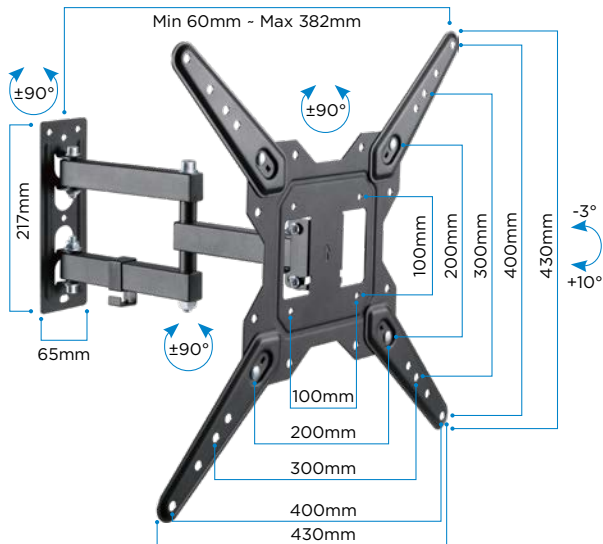

FULL MOTION TV WALL MOUNT

Swivels up to 180°

Tilt range -3° to +10°

Extends from wall up to 382mm

Versatile screen fitment

Three pivot arm

SUITS MOST
TV SCREENS
23 TO 55
INCHES

WEIGHT
CAPACITY
30kg

VESA
UP TO
400 x 400
MM

COLOUR
BLACK

FULL MOTION TV WALL MOUNT

With included extension arms

Without included extension arms

FEATURES

FULL MOTION ADJUSTMENT.

Swivels up to 180° and Tilts -3° to +10°. Fully adjustable so you can angle your TV to suit your viewing position. Ideal for mounting your TV in a corner or high on a wall.

EASY INSTALLATION.

Good design and simple instructions combine to make mounting your TV a breeze. All necessary screws and hardware are included.

SPECIFICATIONS

COLOUR	Black
WEIGHT CAPACITY	30kg
SCREEN SIZES	58cm (23") to 140cm (55")
TILT RANGE	-3° to +10° [#] (Tilt range can be affected by larger screen sizes)
HORIZONTAL RANGE	180° (90° both left & right) [#]
MOUNTING SCREW HOLE PATTERN	VESA: 100x100, 100x200, 200x100, 200x200, 300x200*, 400x200*, 300x300*, 400x300*, 400x400mm* compliant.
DISTANCE OF TV FROM WALL	60 to 382mm

PACKAGE INCLUDES

Fully assembled articulated TV wall mount, 4 x VESA extension arms, mounting hardware and installation instructions.

NOTE: If your TV, regardless of its screen size, weighs less than the weight capacity stated here, and the location of its mounting screw holes correspond with any of those listed above, then your TV will fit this mount.