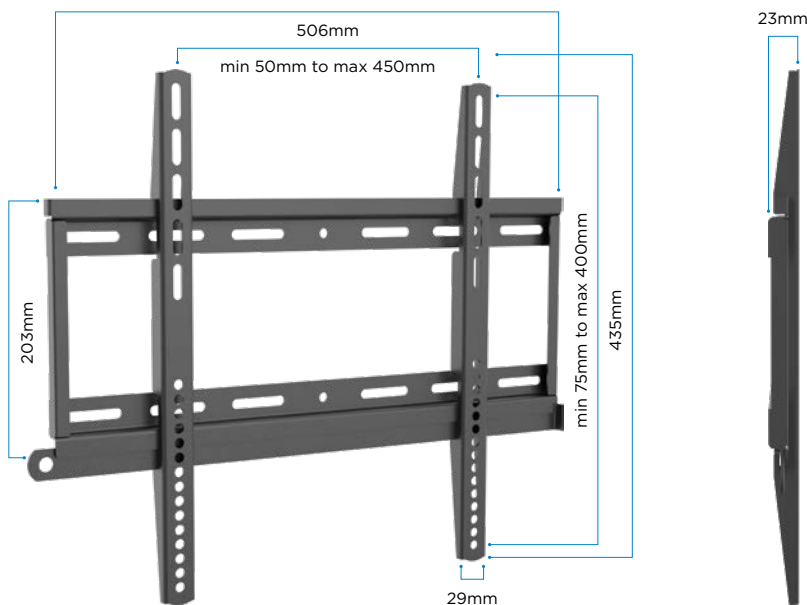

- Universal fitment for a wide range of screen sizes
- Anti-theft secure mounting
- Easy installation
- Slim design

See over page for detailed product information

SLT-400

Flat TV Wall Mount

Features

Super Slim design. The TV sits close to the wall for a stylish appearance whilst allowing sufficient clearance for cables and ventilation.

* Not supplied

Easy installation. Good design and simple instructions combine to make mounting your TV a breeze.

Package includes

Universal mounting rails x 2, locking rod, wall mounting plate, mounting hardware and assembly instructions.

Anti-Theft

Specifications

Colour	Black
weight Capacity	70kg
Screen sizes	32" to 55" (81cm to 140cm)
Mounting screw hole pattern	VESA: Up to 400 x 400mm
Distance of TV from wall	23mm

Note: If your TV, regardless of its screen size, weighs less than the weight capacity stated here, and the location of its mounting screw holes correspond with those listed, then this mount is suitable for your TV.

Screens
32-55"
81-140cm

Up to
400x400mm
VESA

Weight
Capacity
70kg

BLACK