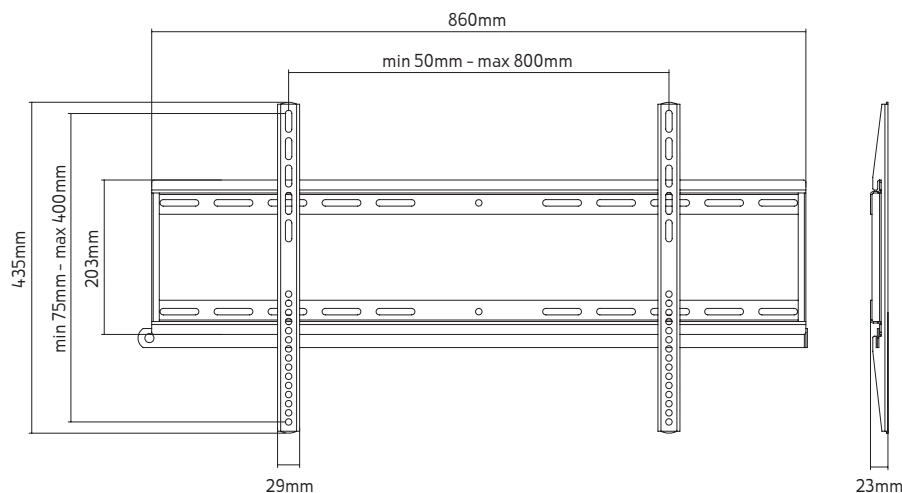

* Not supplied

Easy installation. Good design and simple instructions combine to make mounting your TV a breeze.

Package includes

Universal mounting rails x 2, locking rod, wall mounting plate, mounting hardware and assembly instructions.

Specifications

| | |
|------------------------------------|----------------------------|
| Colour | Black |
| Capacity | 70kg |
| Screen sizes | 37" to 80" (94cm to 203cm) |
| Mounting screw hole pattern | Up to 800 x 400mm |
| Distance of TV from Wall | 23mm |

Screens
37-80"
94-203cm

Up to
800x400mm
VESA

Weight
Capacity
70kg

BLACK

Anti-Theft