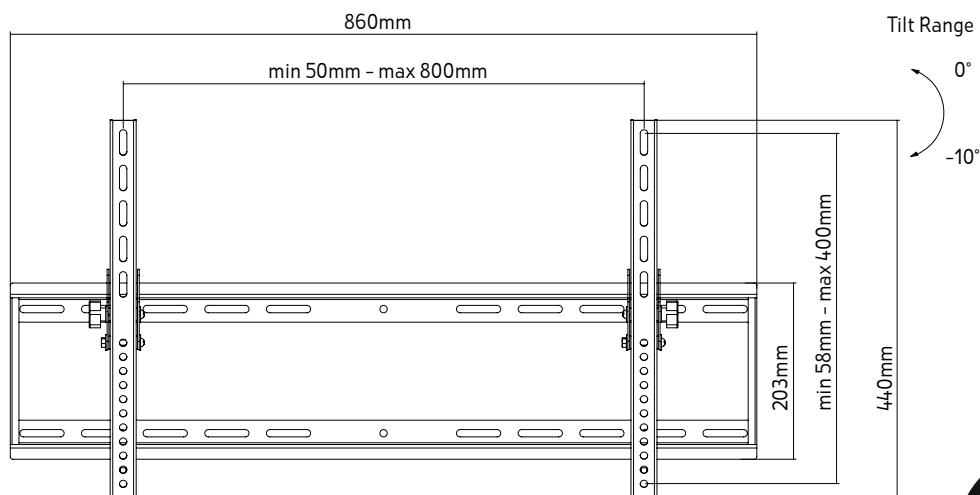

#### Package includes

Universal mounting rails x 2, wall mounting plate, mounting hardware and assembly instructions.

#### Specifications

<b>Colour</b>	Black
<b>Weight capacity</b>	70kg
<b>Screen sizes</b>	37" to 80" (94cm to 203cm)
<b>Tilt Range</b>	0° to +10° (Tilt range can be affected by larger screen sizes)
<b>Mounting screw hole pattern</b>	<b>VESA</b> Up to 800 x 400mm
<b>Distance of TV from Wall</b>	46mm

Screens  
**37-80"**  
94-203cm

Up to  
**800x400mm**  
VESA

Weight  
Capacity  
**70kg**

**BLACK**