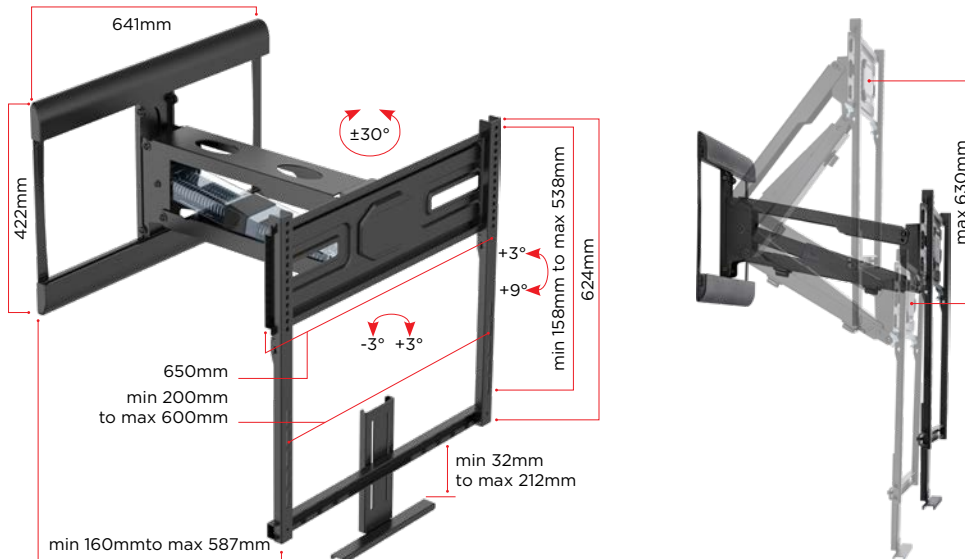

OVER FIREPLACE/MANTEL SPRING ASSISTED TV MOUNT

FEATURES

FULL MOTION ADJUSTMENT.

Living areas with a fireplace tend to become the centre of activity for most people – that’s why utilising the space above the fireplace to mount a TV makes great sense! The Ezymount VFP-4850 is the perfect mount for the job, having the ability to handle TVs from 43 to 70” weighing up to 33kg. Designed using a premium mechanical spring with advanced counterbalance technology allow users to effortlessly raise, lower and position the TV for an incomparable view.

EASY INSTALLATION.

Good design and simple instructions combine to make mounting your TV a breeze. All necessary screws and hardware are included.

PACKAGE INCLUDES

Two vertical mounting rails, fully assembled articulated TV wall mount, wall plate covers, mounting hardware and assembly instructions.

SPECIFICATIONS

COLOUR	Black
WEIGHT CAPACITY	13 to 33kg
SCREEN SIZES	109cm (43”) to 178cm (70”)
TILT RANGE	+3° to +9° (Tilt range can be affected by larger screen sizes)
HORIZONTAL RANGE	60° (30° both left & right)[#]
MOUNTING SCREW HOLE PATTERN	VESA: 200x200, 300x300, 300x200, 400x200, 400x300, 400x400mm, 600x400 compliant.
DISTANCE OF TV FROM WALL	160mm to 587mm

NOTE: If your TV, regardless of its screen size, weighs less than the weight capacity stated here, and the location of its mounting screw holes correspond with those listed, then this mount is suitable for your TV.