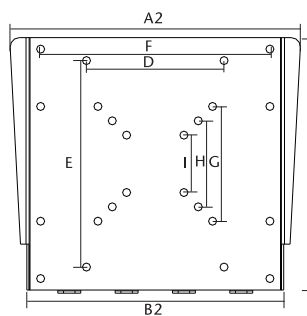

A1 = 265 B2 = 224mm
A2 = 254mm C = 220mm
B1 = 242mm D = 120mm

E = 180mm H = 75mm
F = 200mm I = 50mm
G = 100mm

VLC-220

FIXED LCD WALL MOUNT

- Low profile design (18mm), fast and simple wall mounting with VESA standard
- Dimensions: 220(H) x 265(W) x 18(D)mm
- VESA 200x200, 200x100, 100x100, 75x75, 50x50mm and also 120x180mm

Screens
23-42"
58-107cm

Up to
200x200mm
VESA

Weight
Capacity
35kg

BLACK