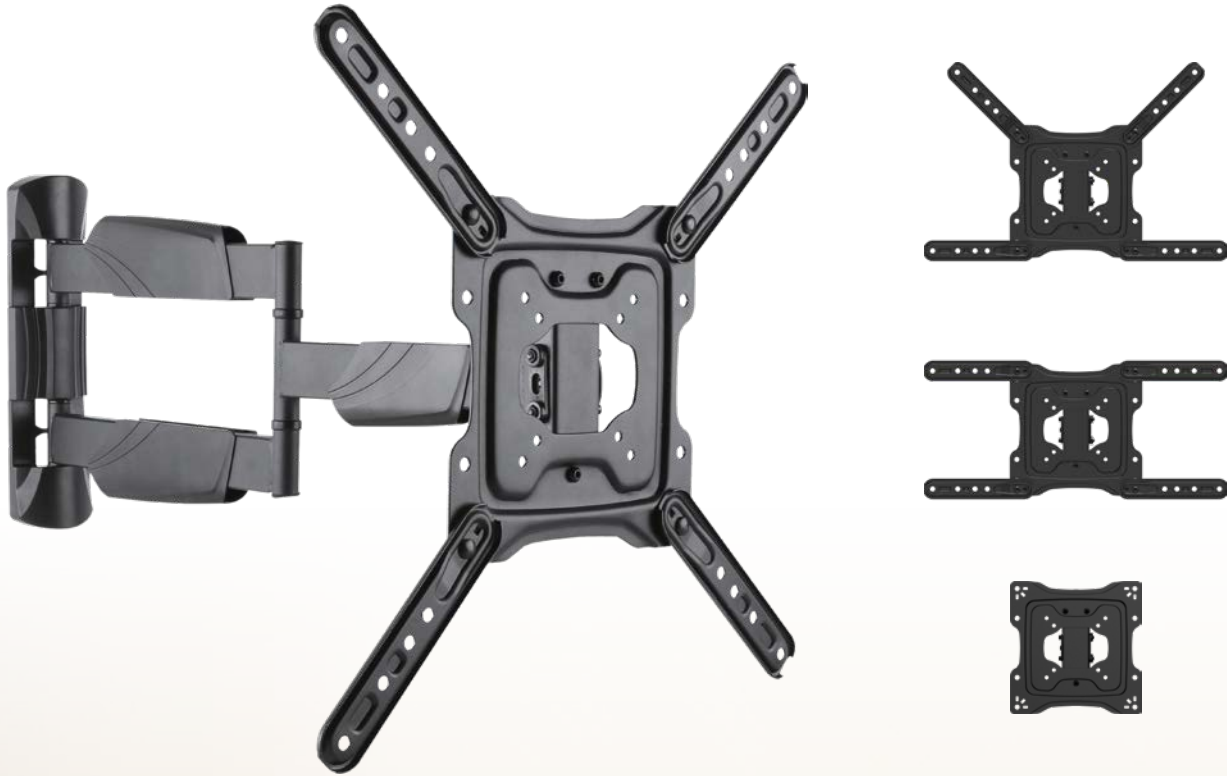

# FULL MOTION TV WALL MOUNT

Swivels up to 180°

Unique ultra versatile VESA fitment

Tilt range from -5° to +15°

Suitable for OLED TV

Extends from wall up to 615mm

Cable management

SUITS MOST  
TV SCREENS

### FULL MOTION ADJUSTMENT.

Swivels up to 180° and Tilts -5° to +15°. Fully adjustable so you can angle your TV to suit your viewing position. Ideal for mounting your TV in a corner or high on a wall. Ensure the perfect installation with your TV always level with the helpful -3° to +3° level adjustment.

### UNIQUE ULTRA-VERSATILE VESA MOUNTING.

The ultra-versatile VESA mounting options of this model allows fitment to a multitude of screens and screw hole patterns – including perfect fit to LG OLED TVs (up to 55”).

## SPECIFICATIONS

COLOUR	Black
WEIGHT CAPACITY	35kg
SCREEN SIZES	23" to 55" / 58cm to 140cm
TILT RANGE	-5° to +15° (Tilt range can be affected by larger screen sizes)
MOUNTING SCREW HOLE PATTERN	VESA: 75x75, 100x100, 200x100, 200x200, 300x200, 300x300, 400x200, 400x300 and 400x400mm compliant
DISTANCE OF TV FROM WALL	49mm to 615mm