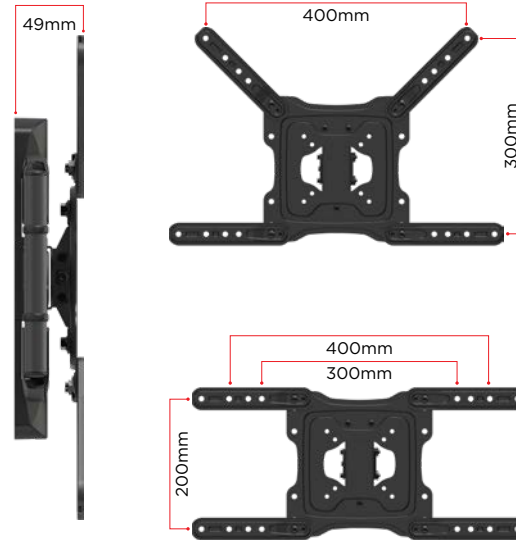

FULL MOTION TV WALL MOUNT

FEATURES

FULL MOTION ADJUSTMENT.

Swivels up to 180° and Tilts -5° to +15°. Fully adjustable so you can angle your TV to suit your viewing position. Ideal for mounting your TV in a corner or high on a wall. Ensure the perfect installation with your TV always level with the helpful -3° to +3° level adjustment.

UNIQUE ULTRA-VERSATILE VESA MOUNTING.

The ultra-versatile VESA mounting options of this model allows fitment to a multitude of screens and screw hole patterns – including perfect fit to LG OLED TVs (up to 55”).

QUALITY.

The VLM-3400 Wall Mount is made from quality materials and is covered by a ten year warranty.

PACKAGE INCLUDES

Fully assembled articulated TV wall mount, removable VESA plate, 4 x VESA extension arms, wall plate covers, mounting hardware and assembly instructions.

SPECIFICATIONS

COLOUR	Black
WEIGHT CAPACITY	35kg
SCREEN SIZES	23" to 55" / 58cm to 140cm
TILT RANGE	-5° to +15° (Tilt range can be affected by larger screen sizes)
MOUNTING SCREW HOLE PATTERN	VESA: 75x75, 100x100, 200x100, 200x200, 300x200, 300x300, 400x200, 400x300 and 400x400mm compliant
DISTANCE OF TV FROM WALL	49mm to 615mm

NOTE: If your TV, regardless of its screen size, weighs less than the weight capacity stated here, and the location of its mounting screw holes correspond with those listed, then this mount is suitable for your TV.