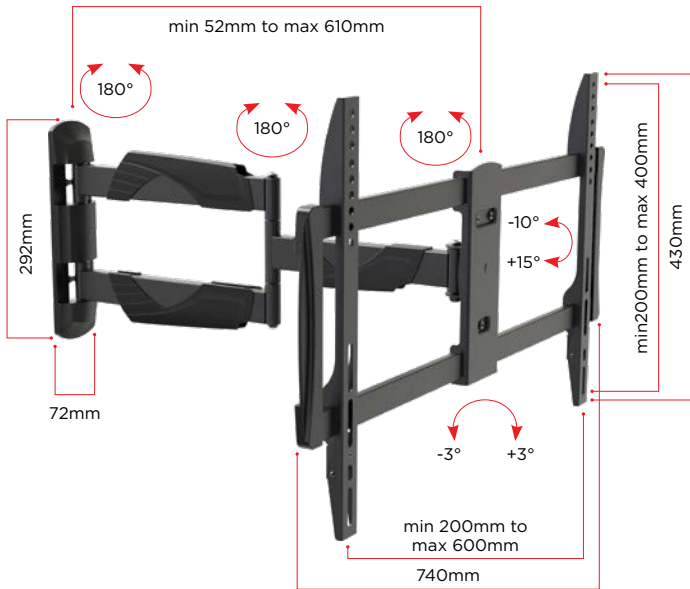

FULL MOTION TV WALL MOUNT

Swivels up to 180°

Tilt range -10° to +15°

Extends from wall up to 610mm

Cable management

Simple Installation

Level Adjust $\pm 3^\circ$

SUITS MOST
TV SCREENS
37 TO 70
INCHES

WEIGHT
CAPACITY
35kg

VESA
UP TO
600 x 400
MM

COLOUR
BLACK

FULL MOTION TV WALL MOUNT

NOTE: If your TV, regardless of its screen size, weighs less than the weight capacity stated here, and the location of its mounting screw holes correspond with those listed, then this mount is suitable for your TV.

FEATURES

FULL MOTION ADJUSTMENT.

Swivels up to 180° and Tilts -10° to +15°. Fully adjustable so you can angle your TV to suit your viewing position. Ideal for mounting your TV in a corner or high on a wall. Ensure the perfect installation with your TV always level with the helpful -3° to +3° level adjustment.

SPECIFICATIONS

COLOUR	Black
WEIGHT CAPACITY	35kg
SCREEN SIZES	37" to 70" / 94cm to 178cm
TILT RANGE	-10° to +15° (Tilt range can be affected by larger screen sizes)
MOUNTING SCREW HOLE PATTERN	VESA: 200x200, 300x200, 300x300, 400x200, 400x400, 600x400mm compliant
DISTANCE OF TV FROM WALL	52mm to 610mm