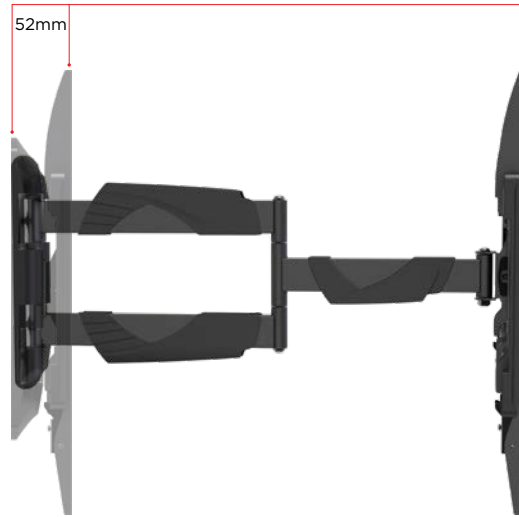

FULL MOTION TV WALL MOUNT

Swivels up to 180°

Tilt range -10° to +15°

Extends from wall up to 610mm

Cable management

Simple Installation

Level Adjust $\pm 3^\circ$

SUITS MOST
TV SCREENS
37 TO 70
INCHES

WEIGHT
CAPACITY
35kg

VESA
UP TO
600 x 400
MM

COLOUR
BLACK

FULL MOTION TV WALL MOUNT

NOTE: If your TV, regardless of its screen size, weighs less than the weight capacity stated here, and the location of its mounting screw holes correspond with those listed, then this mount is suitable for your TV.

FEATURES

FULL MOTION ADJUSTMENT.

Swivels up to 180° and Tilts -10° to +15°. Fully adjustable so you can angle your TV to suit your viewing position. Ideal for mounting your TV in a corner or high on a wall. Ensure the perfect installation with your TV always level with the helpful -3° to +3° level adjustment.

SPECIFICATIONS

COLOUR	Black
WEIGHT CAPACITY	35kg
SCREEN SIZES	37" to 70" / 94cm to 178cm
TILT RANGE	-10° to +15° (Tilt range can be affected by larger screen sizes)
MOUNTING SCREW HOLE PATTERN	VESA: 200x200, 300x200, 300x300, 400x200, 400x400, 600x400mm compliant
DISTANCE OF TV FROM WALL	52mm to 610mm