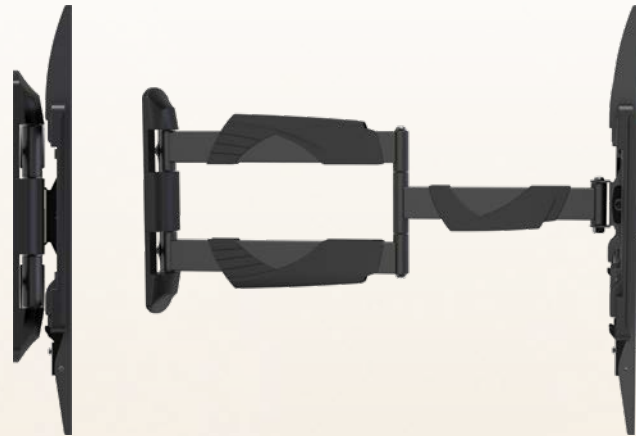

FULL MOTION TV WALL MOUNT

Swivels up to 180°

Tilt range -10° to +15°

Extends from wall up to 610mm

Cable management

Simple Installation

Level Adjust $\pm 3^\circ$

SUITS MOST
TV SCREENS
37 TO 70
INCHES

WEIGHT
CAPACITY
35kg

VESA
UP TO
600 x 400
MM

COLOUR
BLACK

FULL MOTION TV WALL MOUNT

NOTE: If your TV, regardless of its screen size, weighs less than the weight capacity stated here, and the location of its mounting screw holes correspond with those listed, then this mount is suitable for your TV.

FEATURES

FULL MOTION ADJUSTMENT.

Swivels up to 180° and Tilts -10° to +15°. Fully adjustable so you can angle your TV to suit your viewing position. Ideal for mounting your TV in a corner or high on a wall. Ensure the perfect installation with your TV always level with the helpful -3° to +3° level adjustment.

SPECIFICATIONS

COLOUR	Black
WEIGHT CAPACITY	35kg
SCREEN SIZES	37" to 70" / 94cm to 178cm
TILT RANGE	-10° to +15° (Tilt range can be affected by larger screen sizes)
MOUNTING SCREW HOLE PATTERN	VESA: 200x200, 300x200, 300x300, 400x200, 400x400, 600x400mm compliant
DISTANCE OF TV FROM WALL	52mm to 610mm