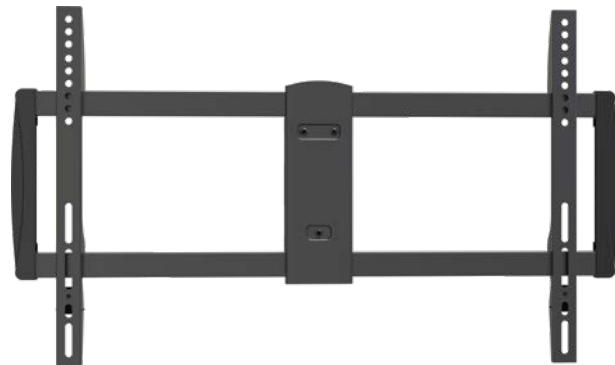

FULL MOTION TV WALL MOUNT

Swivels up to 180°

Tilt range -10° to +15°

Extends from wall up to 610mm

Cable management

Simple Installation

Level Adjust $\pm 3^\circ$

SUITS MOST
TV SCREENS
37 TO 70
INCHES

WEIGHT
CAPACITY
35kg

VESA
UP TO
600 x 400
MM

COLOUR
BLACK

FULL MOTION TV WALL MOUNT

NOTE: If your TV, regardless of its screen size, weighs less than the weight capacity stated here, and the location of its mounting screw holes correspond with those listed, then this mount is suitable for your TV.

FEATURES

FULL MOTION ADJUSTMENT.

Swivels up to 180° and Tilts -10° to +15°. Fully adjustable so you can angle your TV to suit your viewing position. Ideal for mounting your TV in a corner or high on a wall. Ensure the perfect installation with your TV always level with the helpful -3° to +3° level adjustment.

SPECIFICATIONS

COLOUR	Black
WEIGHT CAPACITY	35kg
SCREEN SIZES	37" to 70" / 94cm to 178cm
TILT RANGE	-10° to +15° (Tilt range can be affected by larger screen sizes)
MOUNTING SCREW HOLE PATTERN	VESA: 200x200, 300x200, 300x300, 400x200, 400x400, 600x400mm compliant
DISTANCE OF TV FROM WALL	52mm to 610mm