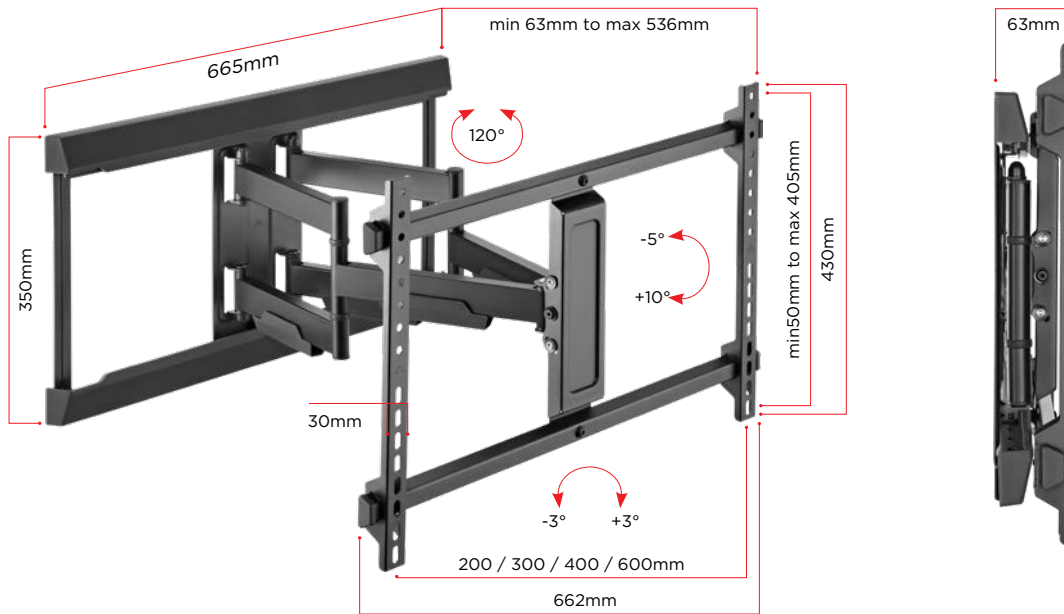

FULL MOTION TV WALL MOUNT

FEATURES

FLEXIBILITY OF FULL MOTION.

The VLM-5500 swivels up to 120° and tilts -5° to +10°. Being fully adjustable, you can angle your TV to suit your viewing position as well as providing clear access to the rear of your TV for cables and power connections.

EASY INSTALLATION.

The wide wall plate spans 600mm studs for a secure mount. The TV can also be perfectly positioned as you can shift the mounting point laterally along the wall plate. Other great installation features include the -3° to +3° level adjustment, cable management and having all the screws and hardware included.