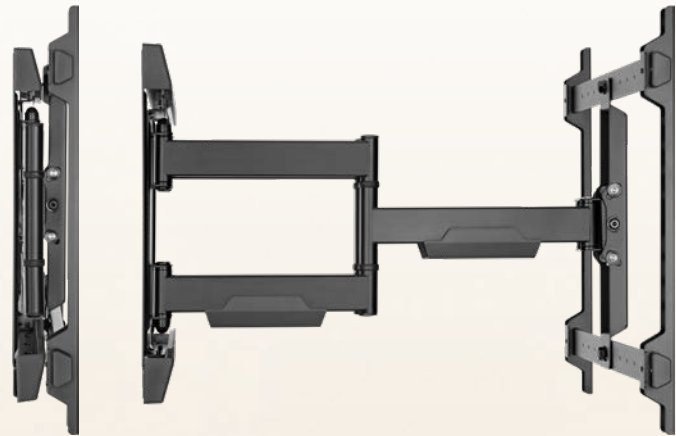

## FULL MOTION TV WALL MOUNT

Swivels up to 120°

Tilt range -5° to +10°

Extends from wall up to 536mm

Wall plate suits 600mm studs

Cable management

Level adjust  $\pm 3^\circ$

SUITS MOST  
TV SCREENS

### FLEXIBILITY OF FULL MOTION.

The VLM-5500 swivels up to 120° and tilts -5° to +10°. Being fully adjustable, you can angle your TV to suit your viewing position as well as providing clear access to the rear of your TV for cables and power connections.

### EASY INSTALLATION.

The wide wall plate spans 600mm studs for a secure mount. The TV can also be perfectly positioned as you can shift the mounting point laterally along the wall plate. Other great installation features include the -3° to +3° level adjustment, cable management and having all the screws and hardware included.

## SPECIFICATIONS

COLOUR	Black
WEIGHT CAPACITY	60kg
SCREEN SIZES	37" to 80" / 94cm to 203cm
TILT RANGE	-5° to +10° (Tilt range can be affected by larger screen sizes)
MOUNTING SCREW HOLE PATTERN	VESA: 200x100, 200x200, 300x200, 400x200, 300x300, 400x300, 400x400, 600x400mm compliant
DISTANCE OF TV FROM WALL	63 to 536mm