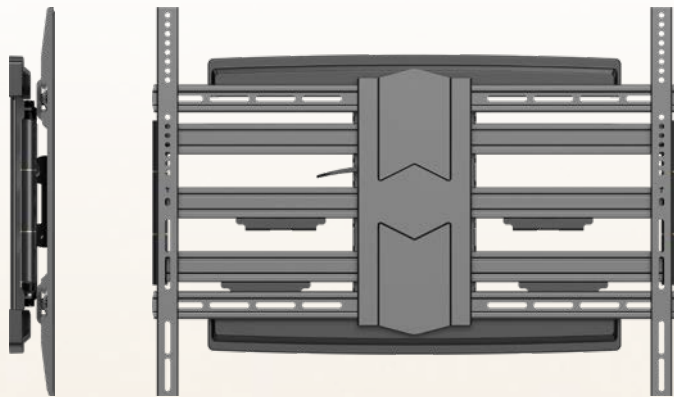

## HEAVY DUTY FULL MOTION TV WALL MOUNT

Designed to fit 600mm studs

Lateral adjustment along wall-plate for perfect positioning of your TV

Swivels up to 180° and Tilts from -2° to +15°

Extends from wall up to 800mm

Built-in level adjustment ensures perfect positioning of your TV

SUITS MOST  
TV SCREENS  
**43 TO 100**  
INCHES  
109 TO 254 CM

WEIGHT  
CAPACITY  
**70kg**

VESA  
UP TO  
**800 x 600**  
MM

COLOUR  
**BLACK**

### FULL MOTION ADJUSTMENT.

Swivels up to 180° and Tilts -2° to +15°. Fully adjustable so you can angle your TV to suit your viewing position. Wall plate will span 600mm studs for secure installation. Ensure the perfect installation with your TV always level with the helpful -3° to +3° level adjustment.

### UNIQUE ULTRA-VERSATILE VESA MOUNTING.

Unique lateral-adjustment feature allows the main bracket to be located anywhere along the wall-plate to ensure your TV is positioned perfectly within your room.