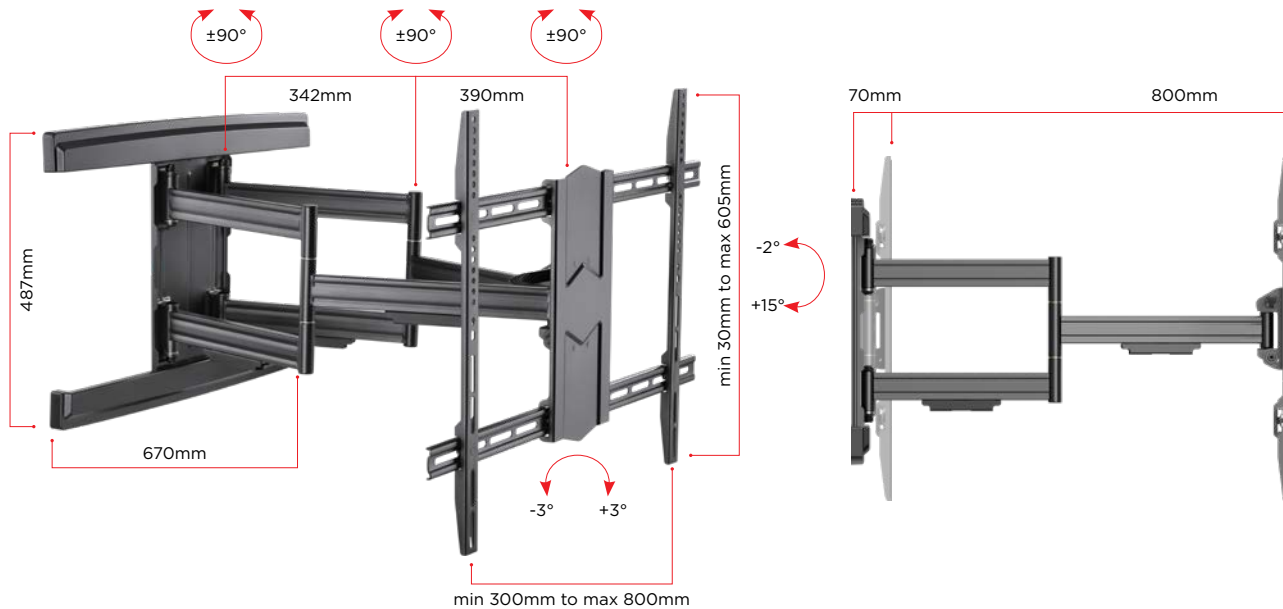

HEAVY DUTY FULL MOTION TV WALL MOUNT

FEATURES

FULL MOTION ADJUSTMENT.

Swivels up to 180° and Tilts -2° to +15°. Fully adjustable so you can angle your TV to suit your viewing position. Wall plate will span 600mm studs for secure installation. Ensure the perfect installation with your TV always level with the helpful -3° to +3° level adjustment.

UNIQUE ULTRA-VERSATILE VESA MOUNTING.

Unique lateral-adjustment feature allows the main bracket to be located anywhere along the wall-plate to ensure your TV is positioned perfectly within your room.

EASY INSTALLATION.

Good design and simple instructions combine to make mounting your TV a breeze. All necessary screws and hardware are included.

PACKAGE INCLUDES

Two vertical mounting rails, fully assembled full motion TV wall mount, separate wall plate, mounting hardware and assembly instructions.

SPECIFICATIONS

COLOUR	Black
WEIGHT CAPACITY	70kg
SCREEN SIZES	43" to 100" / 109cm to 254cm
TILT RANGE	-2° to +15° (Tilt range can be affected by larger screen sizes)
MOUNTING SCREW HOLE PATTERN	VESA: 300x200, 300x300, 400x200, 400x300, 400x400, 600x400, 800x600, 800x400mm compliant
DISTANCE OF TV FROM WALL	70mm to 800mm

NOTE: If your TV, regardless of its screen size, weighs less than the weight capacity stated here, and the location of its mounting screw holes correspond with those listed, then this mount is suitable for your TV.