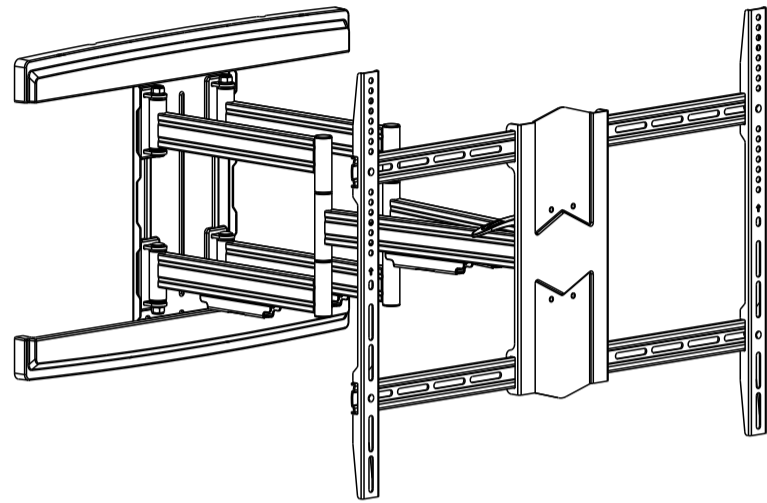

Assembly Instructions

Heavy Duty Full-Motion TV Wall Mount

EZYmount

Please dispose of this packaging in a responsible manner – recycle cardboard/plastic wherever possible.

CAUTION: DO NOT EXCEED RATED LISTED WEIGHT. SERIOUS INJURY OR PROPERTY DAMAGE MAY OCCUR!

VLM-6800

300x200 300x300
400x200 400x300
400x400 600x400
800x400 800x600

100"
MAX