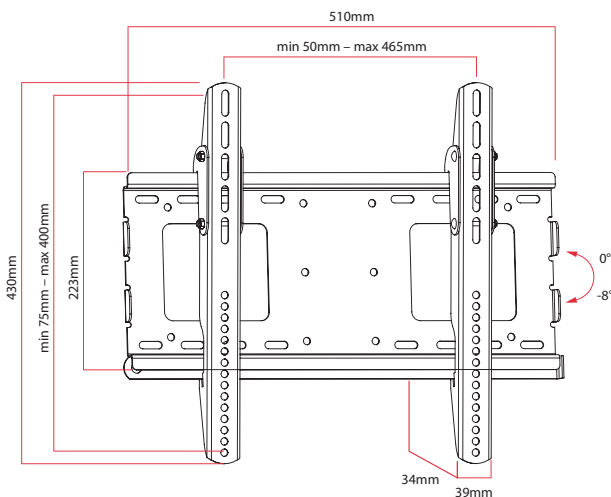

**Universal.** Easily attaches to most 32" to 55" (81 to 140cm) Plasma and LED/LCD screens weighing up to 75kgs using the supplied hardware kit and without the need for special tools. The slim design allows the screen to sit just 34mm from the wall.

#### Specifications

<b>Colour</b>	Black
<b>Capacity</b>	75kg
<b>Screen sizes</b>	32" to 55" (81cm to 140cm)
<b>Tilt Range</b>	0° or -8° Fixed (Tilt range can be affected by larger screen sizes)
<b>Dimensions</b>	510(H) x 430(W) x 34(D)mm

Screens  
**32-55"**  
81-140cm

Up to  
**400x400mm**  
VESA

Weight  
Capacity  
**75kg**

**BLACK**

Anti-Theft

Choose from 0° or 8° tilt.