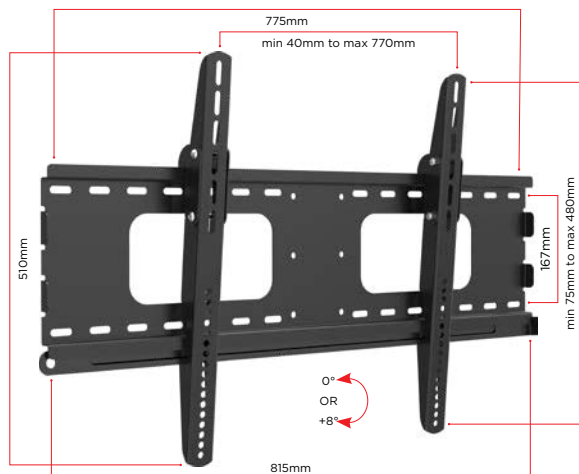

VP-F80

Flat TV Wall Mount

Features

Anti Theft Secure Mounting. A unique securing method is employed to ensure the screen cannot be removed by unauthorised persons. Once the screen is positioned on the wall plate a discrete locking rod slides neatly between the mounting brackets and the wall plate. Once in place a padlock (not included) can be fitted to the end of the locking rod making removal of the screen virtually impossible.

Universal. Easily attaches to most 37" to 90" TV screens weighing up to 75kgs using the supplied hardware kit and without the need for special tools. The slim design allows the screen to sit just 34mm from the wall while providing plenty of room to accommodate HDMI, audio, power and other cables that attach to the TV.

Strong and Attractive. Heavy gauge steel construction is powder coated in an attractive black finish. The stylish and unobtrusive design fits easily into any environment.

Quality. The Ezymount VP-F80 Wall Mount is made from quality materials and is covered by a ten year warranty.

Package includes

Universal mounting brackets x 2, tilt brackets x 4, locking rod, wall mounting plate, mounting hardware and assembly instructions.

NOTE: Shown here with tilt-brackets fitted

Specifications

Colour	Black
Weight capacity	75kg
Screen sizes	37" to 90" (94cm to 228cm)
Tilt Range	0° or +8° fixed (Tilt range can be affected by larger screen sizes)
Mounting screw hole pattern	Up to 770 x 480mm VESA: 600 x 400mm
Distance of TV from wall	34mm

Note: If your TV, regardless of its screen size, weighs less than the weight capacity stated here, and the location of its mounting screw holes correspond with those listed, then this mount is suitable for your TV. Can include screens up to 100 inches.

* Vertical rails must be fitted centrally to the TV to allow for adjustment up and down. Height adjustment of the TV is limited to the length of the rails and how they are positioned on the mounting holes of the TV.

Screens
37-90"
94-228cm

Up to
600x400mm
VESA

Weight
Capacity
75kg

BLACK