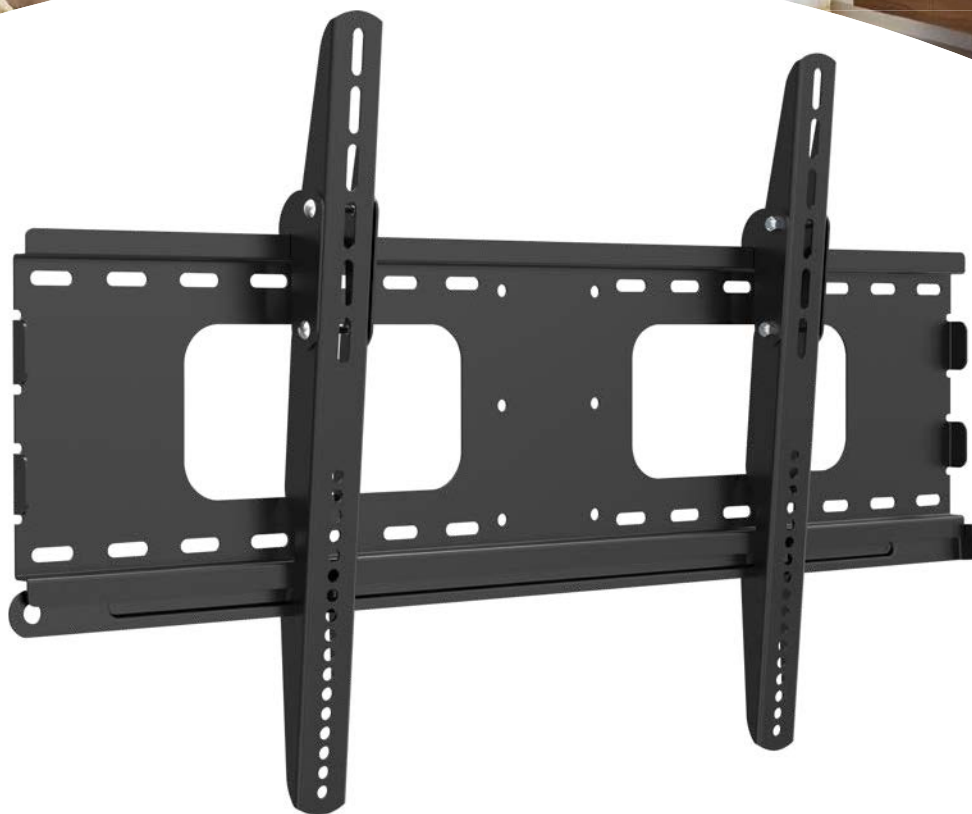

EZYmount

RED

Suits most
TV screens from
37" to 90"

Screens
37-90"
94-228cm

Up to
600x400mm
VESA

Weight
Capacity
75kg

BLACK

VP-F80

FLAT WITH TILT
TV WALL MOUNT

- Super strong & dependable construction
- Sits 34mm from wall – ample space for cables
- Longer vertical rails allow height adjustment of TV*
- Included 8° tilt option for added versatility
- Anti-theft secure mounting

See over page for detailed product information

VP-F80

Flat TV Wall Mount

Features

Anti Theft Secure Mounting. A unique securing method is employed to ensure the screen cannot be removed by unauthorised persons. Once the screen is positioned on the wall plate a discrete locking rod slides neatly between the mounting brackets and the wall plate. Once in place a padlock (not included) can be fitted to the end of the locking rod making removal of the screen virtually impossible.

Strong and Attractive. Heavy gauge steel construction is powder coated in an attractive black finish. The stylish and unobtrusive design fits easily into any environment.

Quality. The Ezymount VP-F80 Wall Mount is made from quality materials and is covered by a ten year warranty.