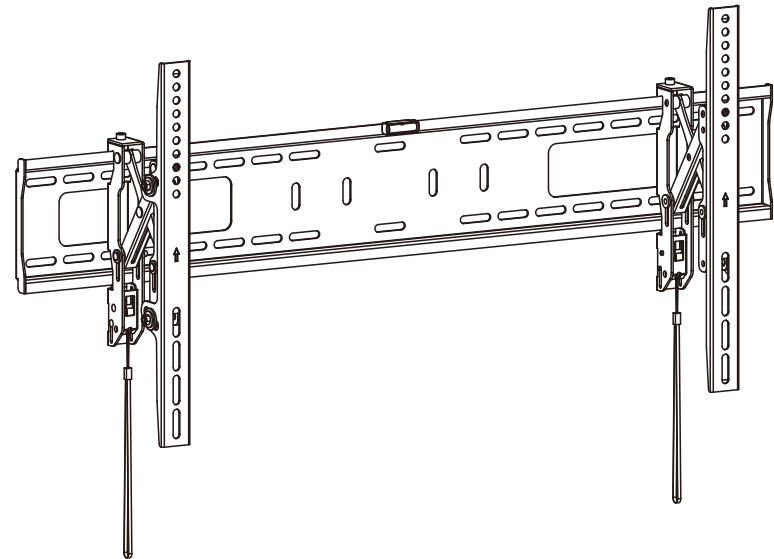

EZYmount

Installation Instructions

Tilting TV Wall Mount

EZYmount

Please dispose of this packaging in a responsible manner – recycle cardboard/plastic wherever possible.

CAUTION: DO NOT EXCEED RATED LISTED WEIGHT. SERIOUS INJURY OR PROPERTY DAMAGE MAY OCCUR!

VP-T155

VESA Compatible
200x200 200x300 300x200 200x400
400x200 300x300 300x400 400x300
600x200 400x400 600x300
600x400 800x400