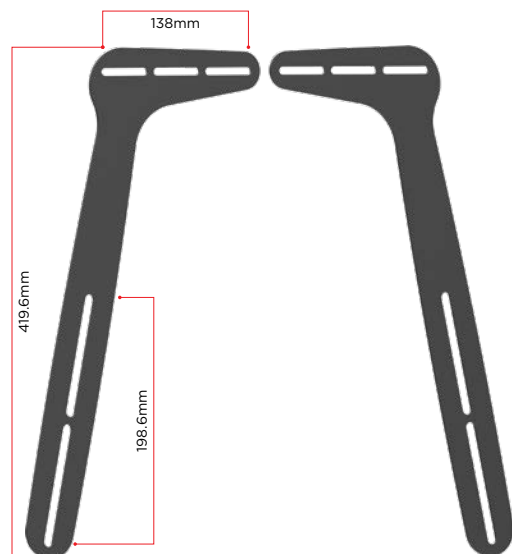

VSB-100

Universal Soundbar Bracket

Features

The Ezymount VSB-100 universal soundbar mount gives you the ability to attach a soundbar directly onto a flat panel TV (above or below) instead of mounting it to the wall.

The advantage of mounting a soundbar directly onto a flat panel TV is, no matter what angle the TV is viewed, the soundbar will be set at the same angle, helping you achieve the very best visual and sound experience.

The soundbar mounts are attached using the mounting holes on the back of the TV, giving you the option to mount the soundbar either above or below the TV. The mount can also be attached when a TV is freestanding on an entertainment unit or affixed to a wall using a tilt, turn or flat TV wall mount.

Quality. The Ezymount VSB-100 Soundbar mount is made from quality materials and is covered by a ten year warranty.