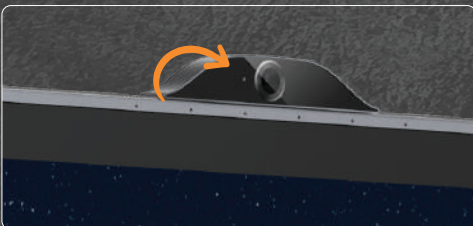

V5 Transcend Series **T Series**

**OVER THE EDGE**

The Transcend Series goes beyond limits to provide exceptional collaboration at workplace. It features first flip-over camera on an Ultra-Thin Conference IFP. Equipped with the stunning communication tools, this Series connects meeting participants, vibrant minds & creative ideas in ways unwitnessed before.

Available in 65"/86"

**Flip Over Camera in 48MP**

The Camera automatically flips to the front on start of a teleconference application and flips back after it is turned off

**4K UHD Display**

Low Parallax | Anti-glare | 72% NTSC Color Gamut