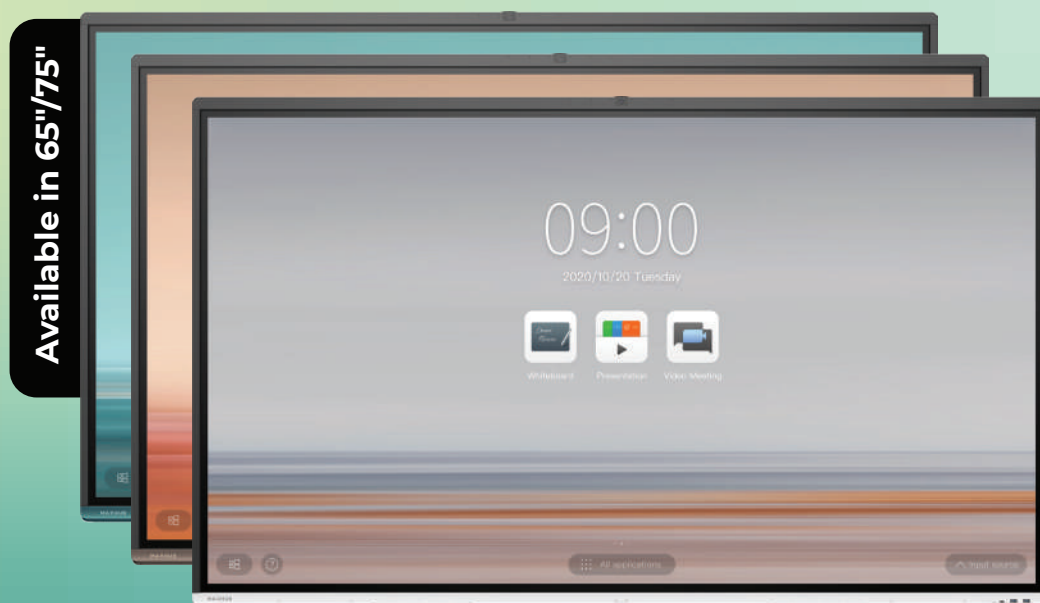

V5 Classic Series

V Series

MEET, IN A NEW FASHION

The Vogue Series offers new colour options to infuse inspiration into studios & co-working spaces. It features White, Turquoise & Gold Color variants to fit different styles of interior décor. Equipped with the stunning communication tools, this Series connects meeting participants, vibrant minds & creative ideas in ways unwitnessed before.

- Ivory White
- Sandy Gold
- Stella Turquoise

> Fashion & Elegance

Ivory White | Sandy Gold
Stella Turquoise

> 48MP Camera

Unprecedented Clarity
Auto Gain | Noise Cancellation

> Voice Localisation & Auto Farming

Auto Gain | Noise Cancellation

> 4k UHD Display

Low Parallax | Anti-glare
90% NTSC Wide color Gamut

> Seam Speakers

2.1 Stereo Sound
40W High-Power Speaker

> Android 9.0/Windows 10

Optional Modules that
Boost Productivity