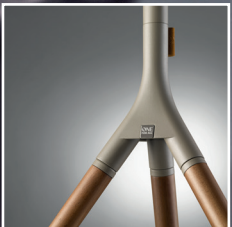

**ONE
FOR ALL**

Universal TV STAND

TV STAND **TRIPOD**

WM7472
Oak &
Silver Grey

WM7471
Walnut &
Gun Metal

INCLUDING **SOUNDBAR HOLDER**

TV SIZE
32 - 65" (81-165 cm)

VESA
up to 400x400 max

TURN
360°

WEIGHT
30 kg - 66 Lbs max

TV TYPE
QLED - OLED - LCD

Universal TV STAND

TV STAND TRIPOD

Consumer benefits

- Universal TV Stand for QLED/OLED/LED TV's up to 65"
- Height adjustable and 360° rotation for optimal viewing angle
- Including universal soundbar holder
- Easy to use cable management
- Lifetime guarantee

Technical specifications

WM7471 Walnut & Gun Metal

WM7472 Oak & Silver Grey

Logistic Information

Model number	WM7471 Dark	WM7472 light
Product dimension (cm):	138.5 x 42 x 87.3	138.5 x 42 x 87.3
Packaging dimension (cm):	86.5 x 19 x 15	86.5 x 19 x 15
WEEE (kg):	5,0	5,0
Product in packaging weight (kg):	6,2	6,2
Packaging weight (kg):	0,20	0,20
EAN code packaging:	8716184071782	8716184071836
Outer carton content (pcs):	1	1
Outer carton dimensions (cm):	88.0 x 20.5 x 16.5	88.0 x 20.5 x 16.5
Outer carton weight (kg):	6,9	6,9
EAN code packaging (outer)	8716184071799	8716184071829
Grüner Punkt	Yes	Yes
CE	Yes	Yes