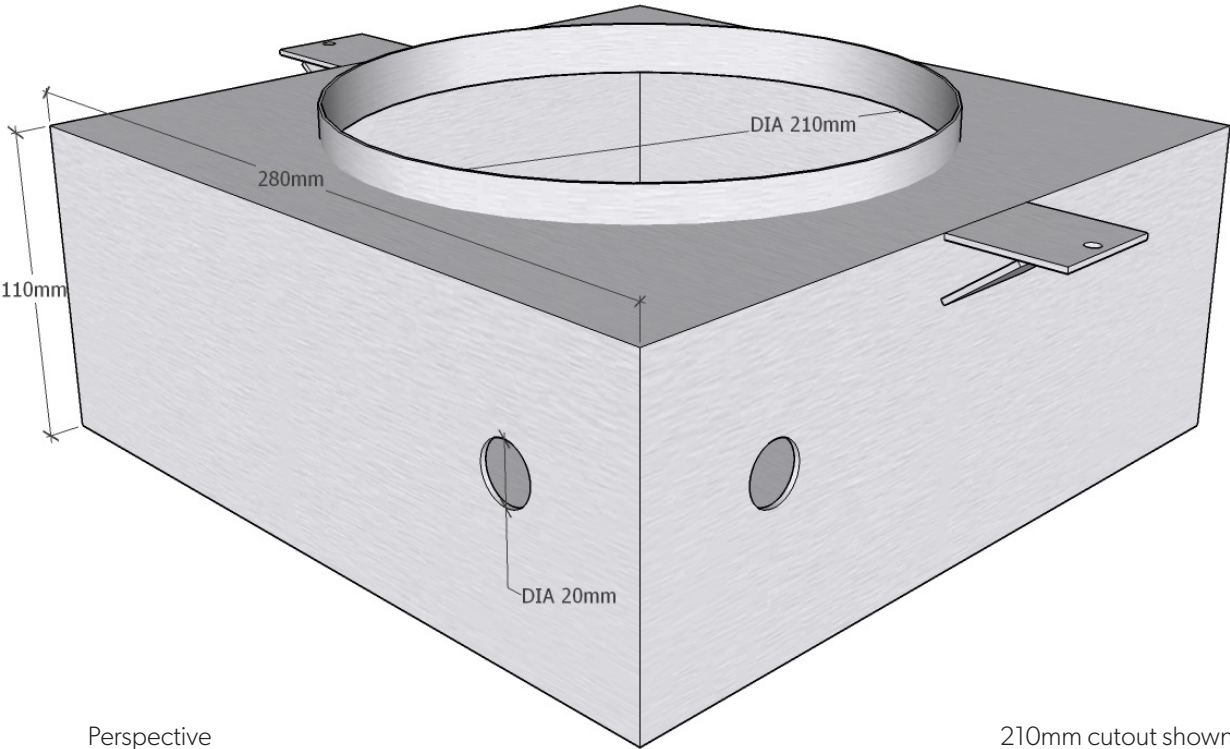

# SLAB BOX (210mm)

## For In-Ceiling Speakers

Slab boxes come in a master carton of 6.  
For shipping purposes, the master carton dimensions are:  
56cm long x 37cm wide x 40cm high  
Weight: 9.7kg

Front

Top

Side

Perspective

210mm cutout shown

# SLAB BOX (225mm)

Slab boxes come in a master carton of 6.  
For shipping purposes, the master carton dimensions are:  
56cm long x 37cm wide x 40cm high  
Weight: 9.7kg

Front

Top

Side

Perspective

225mm cutout shown