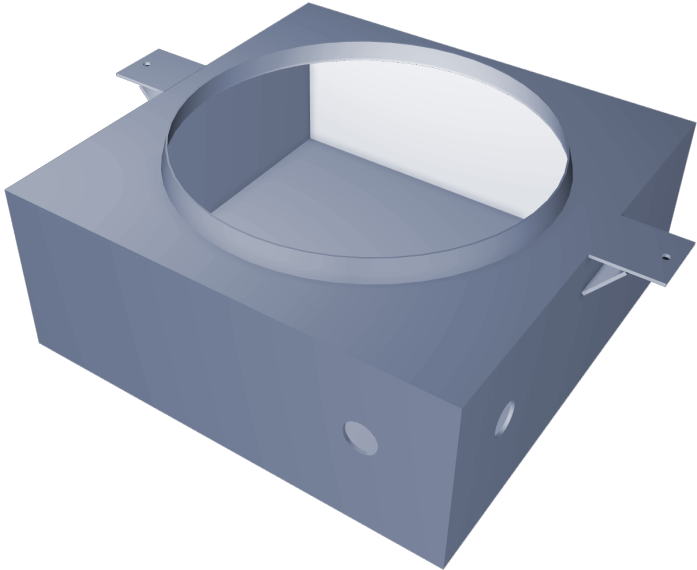

# SLAB BOX (210mm)

## For In-Ceiling Speakers

Slab boxes come in a master carton of 6.  
For shipping purposes, the master carton dimensions are:  
56cm long x 37cm wide x 40cm high  
Weight: 9.7kg

Front

Top

Side

Perspective

210mm cutout shown

# SLAB BOX (225mm)

Slab boxes come in a master carton of 6.  
For shipping purposes, the master carton dimensions are:  
56cm long x 37cm wide x 40cm high  
Weight: 9.7kg

Front

Top

Side

Perspective

225mm cutout shown