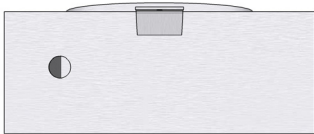

## For In-Ceiling Speakers

Slab boxes come in a master carton of 6.  
For shipping purposes, the master carton dimensions are:  
56cm long x 37cm wide x 40cm high  
Weight: 9.7kg

Front

Top

Side

Perspective

210mm cutout shown

# SLAB BOX (225mm)

Slab boxes come in a master carton of 6.  
For shipping purposes, the master carton dimensions are:  
56cm long x 37cm wide x 40cm high  
Weight: 9.7kg

Front

Top

Side

Perspective

225mm cutout shown