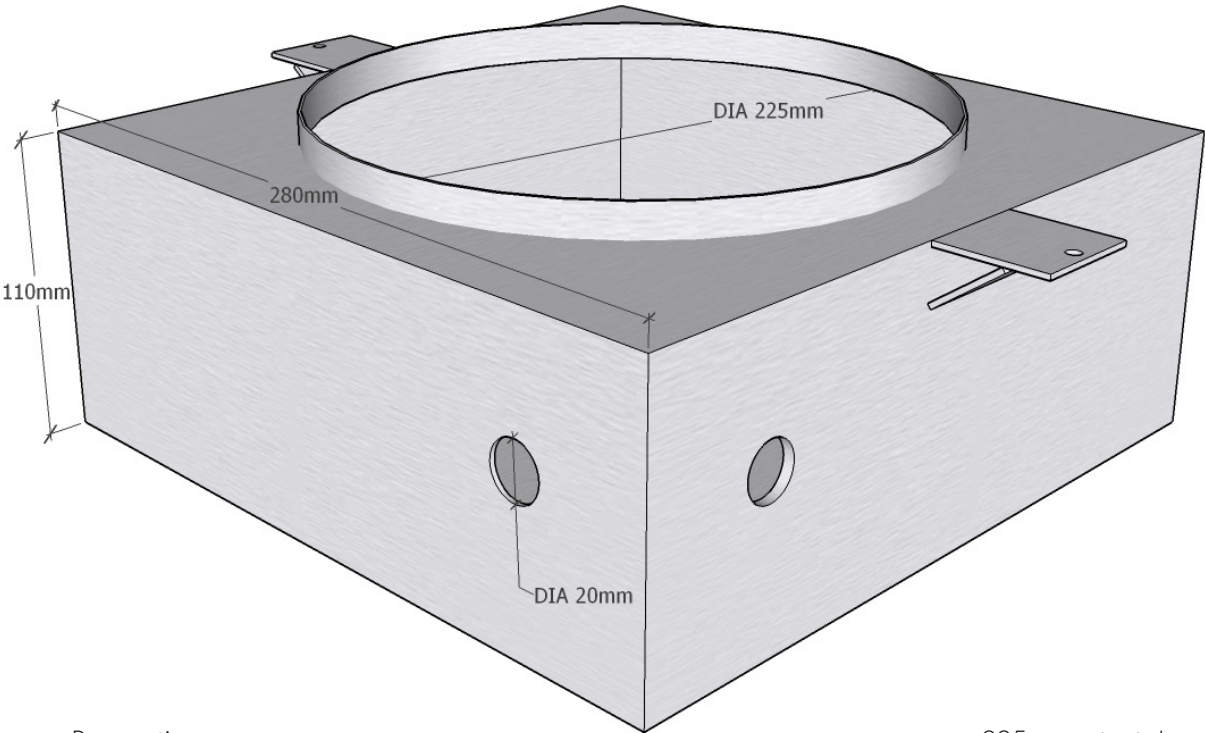

## For In-Ceiling Speakers

Slab boxes come in a master carton of 6.  
For shipping purposes, the master carton dimensions are:  
56cm long x 37cm wide x 40cm high  
Weight: 9.7kg

Front

Top

Side

Perspective

210mm cutout shown

# SLAB BOX (225mm)

Slab boxes come in a master carton of 6.  
For shipping purposes, the master carton dimensions are:  
56cm long x 37cm wide x 40cm high  
Weight: 9.7kg

Front

Top

Side

Perspective

225mm cutout shown