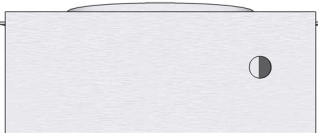

# SLAB BOX (210mm)

## For In-Ceiling Speakers

Slab boxes come in a master carton of 6.  
For shipping purposes, the master carton dimensions are:  
56cm long x 37cm wide x 40cm high  
Weight: 9.7kg

Front

Top

Side

Perspective

210mm cutout shown

# SLAB BOX (225mm)

Slab boxes come in a master carton of 6.  
For shipping purposes, the master carton dimensions are:  
56cm long x 37cm wide x 40cm high  
Weight: 9.7kg

Front

Top

Side

Perspective

225mm cutout shown