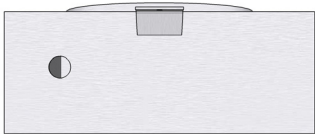

## For In-Ceiling Speakers

Slab boxes come in a master carton of 6.  
For shipping purposes, the master carton dimensions are:  
56cm long x 37cm wide x 40cm high  
Weight: 9.7kg

Front

Top

Side

Perspective

# SLAB BOX (225mm)

Slab boxes come in a master carton of 6.  
For shipping purposes, the master carton dimensions are:  
56cm long x 37cm wide x 40cm high  
Weight: 9.7kg

Front

Top

Side

Perspective

225mm cutout shown