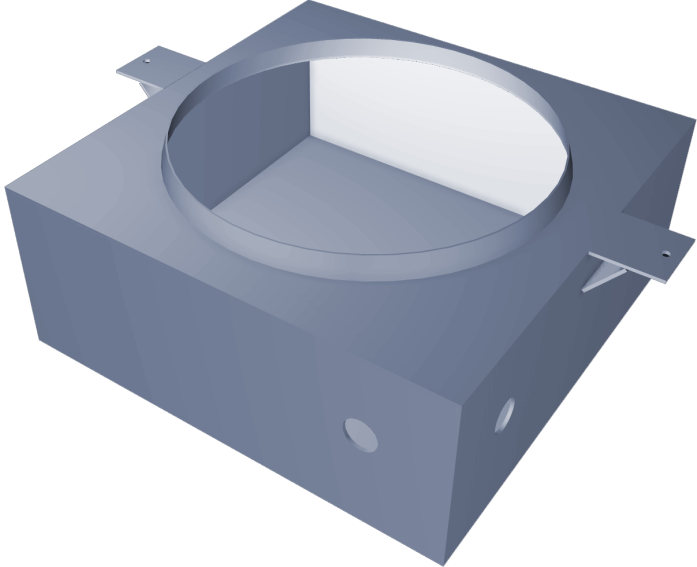

SLAB BOX (225mm)

Slab boxes come in a master carton of 6.
For shipping purposes, the master carton dimensions are:
56cm long x 37cm wide x 40cm high
Weight: 9.7kg