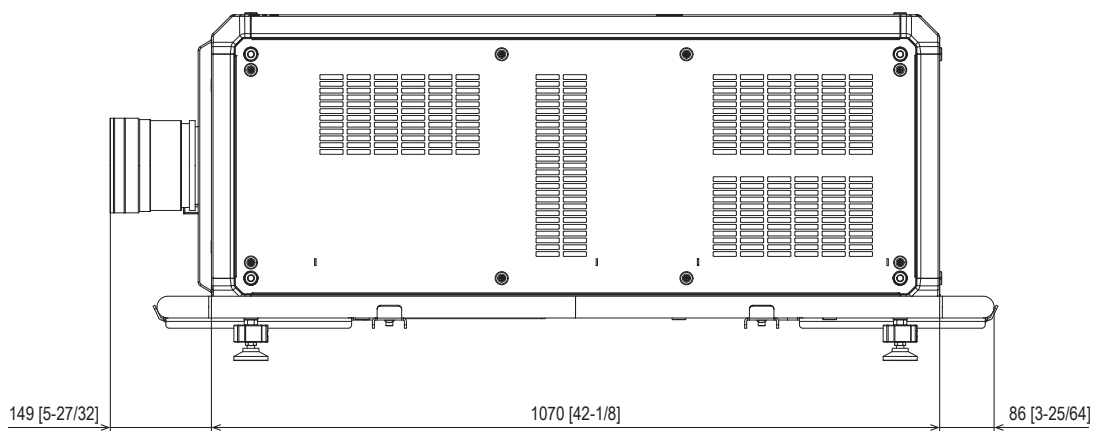

Dimensions

Figure attached to the [PT-RQ50K] projector

unit : mm (inch)

This illustration is not drawn to scale.
Please read the projector's spec file for throw distances.
Specifications subject to change without notice.