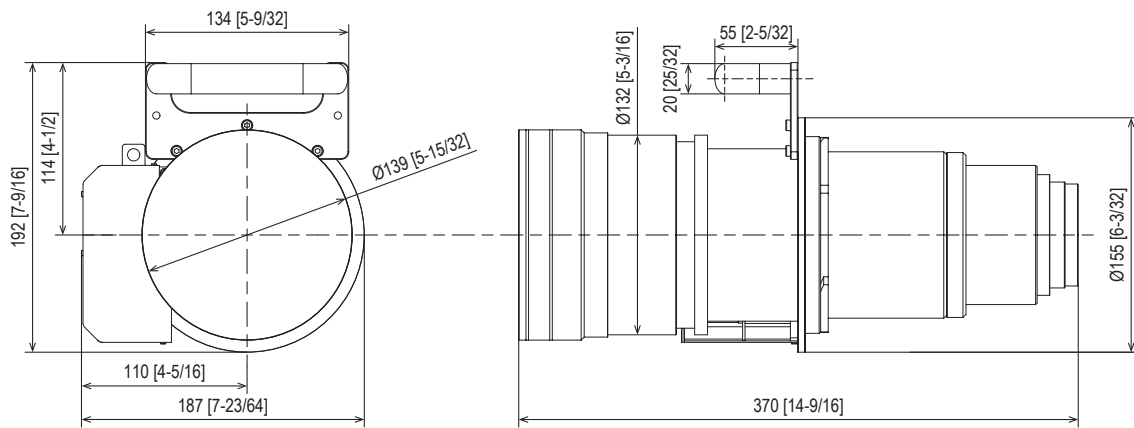

Zoom Lens

This zoom lens is designed for use with Panasonic's applicable projectors.

*Please use the lens only on the specified Panasonic projector.

Specifications

F value	2.5
Focal distance (f)	85.0 mm ~ 121.6 mm
Throw ratio	2.69~3.88:1 for PT-RQ50K (Aspect 17:9) 3.19~4.60:1 for PT-RQ50K (Aspect 16:10) 2.87~4.13:1 for PT-RQ50K (Aspect 16:9) 3.84~5.53:1 for PT-RQ50K (Aspect 4:3)
Dimensions (W × H × D)	187 mm × 192 mm × 370 mm (7-23/64 × 7-9/16 × 14-9/16 inches)
Weight	6.4 kg (14.1 lbs)
Applicable projector	PT-RQ50K

Dimensions

Figure attached to the [PT-RQ50K] projector

unit : mm (inch)

This illustration is not drawn to scale.
Please read the projector's spec file for throw distances.
Specifications subject to change without notice.