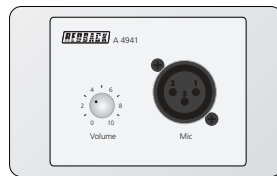

Connection Matrix | A 4493 Input Source Selection Remote Plate (For A4480B)

WALLPLATE TRANSMITTERS

A 4935

A 4937

A 4931V

A 4931

A 4941

A 5138