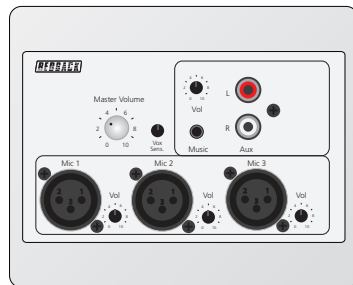

Connection Matrix | A 4493 Input Source Selection Remote Plate (For A4480B)

WALLPLATE TRANSMITTERS

A 4935

A 4937

A 4931V

A 4931

A 4941

A 5138