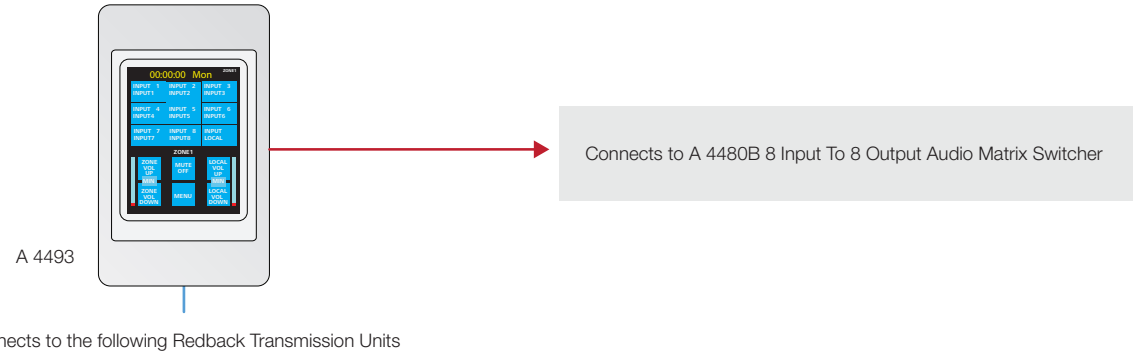

Connection Matrix | A 4493 Input Source Selection Remote Plate (For A4480B)

WALLPLATE TRANSMITTERS

A 4935

A 4937

A 4931V

A 4931

A 4941

A 5138