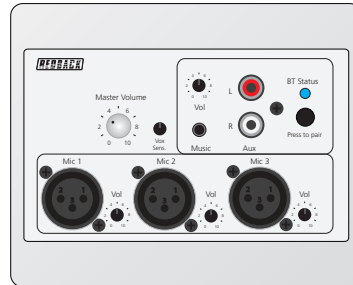

Connection Matrix | A 4493 Input Source Selection Remote Plate (For A4480B)

WALLPLATE TRANSMITTERS

A 4935

A 4937

A 4931V

A 4931

A 4941

A 5138