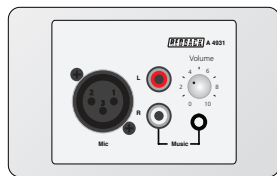

Connection Matrix | A 4493 Input Source Selection Remote Plate (For A4480B)

WALLPLATE TRANSMITTERS

A 4935

A 4937

A 4931V

A 4931

A 4941

A 5138