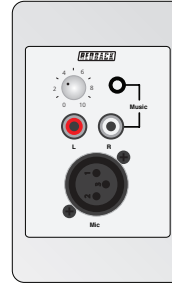

Connection Matrix | A 4493 Input Source Selection Remote Plate (For A4480B)

WALLPLATE TRANSMITTERS

A 4935

A 4937

A 4931V

A 4931

A 4941

A 5138