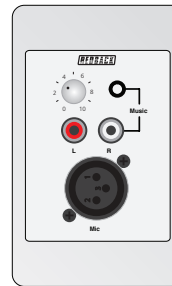

Connection Matrix | A 4930 4 Output Microphone/Line Hub

A 4930

Connects to the following Redback Transmission Units

WALLPLATE TRANSMITTERS

A 4935

A 4937

A 4931V

A 4931