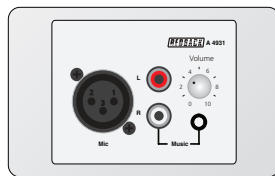

Connection Matrix | A 4930 4 Output Microphone/Line Hub

A 4930

Connects to the following Redback Transmission Units

WALLPLATE TRANSMITTERS

A 4935

A 4937

A 4931V

A 4931