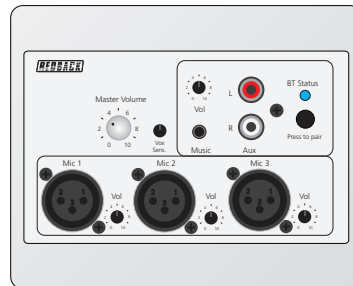

Connection Matrix | A 4930 4 Output Microphone/Line Hub

A 4930

Connects to the following Redback Transmission Units

WALLPLATE TRANSMITTERS

A 4935

A 4937

A 4931V

A 4931