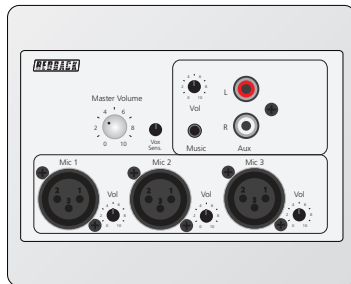

Connection Matrix | A 4930 4 Output Microphone/Line Hub

A 4930

Connects to the following Redback Transmission Units

WALLPLATE TRANSMITTERS

A 4935

A 4937

A 4931V

A 4931