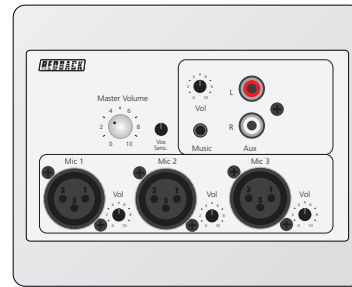

Connection Matrix | A 4935 3 Input XLR Mic/Line Pre-Amplifier Wallplate

A 4935

Connects to the following Redback Receiver Units

A 4493

Connects to A 4480B
8 Input To 8 Output
Audio Matrix Switcher

A 5135

A 4930