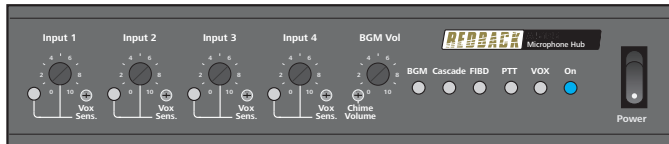

Connection Matrix | A 4935 3 Input XLR Mic/Line Pre-Amplifier Wallplate

A 4935

Connects to the following Redback Receiver Units

A 4493

Connects to A 4480B
8 Input To 8 Output
Audio Matrix Switcher

A 5135

A 4930