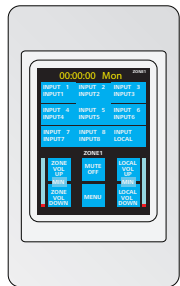

Connection Matrix | A 4935 3 Input XLR Mic/Line Pre-Amplifier Wallplate

A 4935

Connects to the following Redback Receiver Units

A 4493

Connects to A 4480B
8 Input To 8 Output
Audio Matrix Switcher

A 5135

A 4930