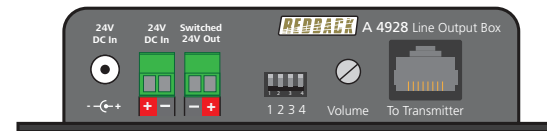

Connection Matrix | A 4935 3 Input XLR Mic/Line Pre-Amplifier Wallplate

Connects to the following Redback Receiver Units

Connects to A 4480B
8 Input To 8 Output
Audio Matrix Switcher

A 4928