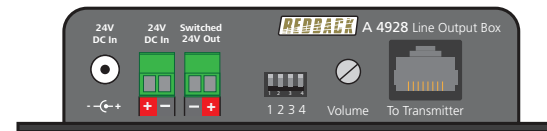

Connection Matrix | A 4937 3 Input XLR Mic/Line Pre-Amplifier Wallplate (With Bluetooth)

Connects to the following Redback Receiver Units

Connects to A 4480B
8 Input To 8 Output
Audio Matrix Switcher

A 4928