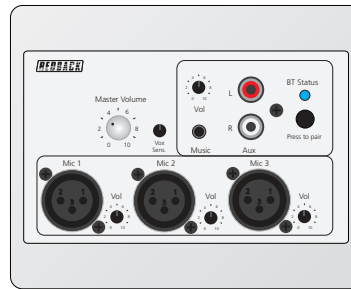

# Connection Matrix | A 4937 3 Input XLR Mic/Line Pre-Amplifier Wallplate (With Bluetooth)

A 4937

Connects to the following Redback Receiver Units

A 4493

Connects to A 4480B  
8 Input To 8 Output  
Audio Matrix Switcher