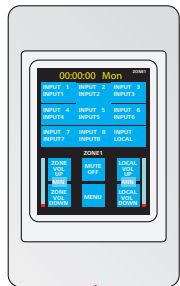

# Connection Matrix | A 4937 3 Input XLR Mic/Line Pre-Amplifier Wallplate (With Bluetooth)

A 4937

Connects to the following Redback Receiver Units

A 4493

Connects to A 4480B  
8 Input To 8 Output  
Audio Matrix Switcher