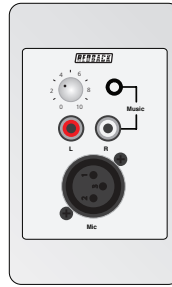

Connection Matrix | A 4940 3 Pin XLR Cat5 Extender (Transmitter)

Connects to the following Redback Receiver Units

Connects to A 4480B
8 Input To 8 Output
Audio Matrix Switcher

Connection Matrix | A 4942 3 Pin XLR Cat5 Extender (Receiver)

Connects to the following Redback Transmission Units

WALLPLATE TRANSMITTERS

TRANSMITTER BOXES

A 4932