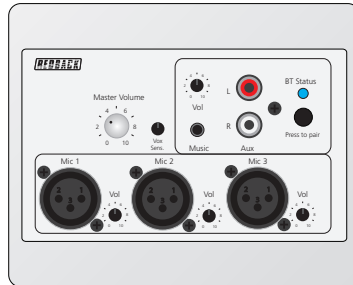

Connection Matrix | A 4940 3 Pin XLR Cat5 Extender (Transmitter)

Connects to the following Redback Receiver Units

Connects to A 4480B
8 Input To 8 Output
Audio Matrix Switcher

Connection Matrix | A 4942 3 Pin XLR Cat5 Extender (Receiver)

Connects to the following Redback Transmission Units

WALLPLATE TRANSMITTERS

TRANSMITTER BOXES

A 4932