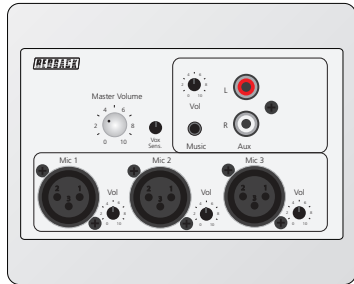

Connection Matrix | A 4940 3 Pin XLR Cat5 Extender (Transmitter)

Connects to the following Redback Receiver Units

Connects to A 4480B
8 Input To 8 Output
Audio Matrix Switcher

Connection Matrix | A 4942 3 Pin XLR Cat5 Extender (Receiver)

Connects to the following Redback Transmission Units

WALLPLATE TRANSMITTERS

TRANSMITTER BOXES

A 4932