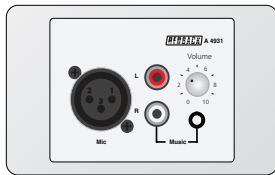

Connection Matrix | A 4940 3 Pin XLR Cat5 Extender (Transmitter)

Connects to the following Redback Receiver Units

Connects to A 4480B
8 Input To 8 Output
Audio Matrix Switcher

Connection Matrix | A 4942 3 Pin XLR Cat5 Extender (Receiver)

Connects to the following Redback Transmission Units

WALLPLATE TRANSMITTERS

TRANSMITTER BOXES

A 4932