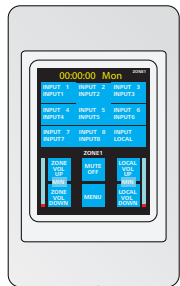

Connection Matrix | A 4940 3 Pin XLR Cat5 Extender (Transmitter)

Connects to the following Redback Receiver Units

Connects to A 4480B
8 Input To 8 Output
Audio Matrix Switcher

Connection Matrix | A 4942 3 Pin XLR Cat5 Extender (Receiver)