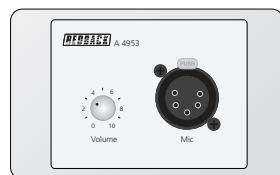

Connection Matrix | A 4940 3 Pin XLR Cat5 Extender (Transmitter)

Connects to the following Redback Receiver Units

Connects to A 4480B
8 Input To 8 Output
Audio Matrix Switcher

Connection Matrix | A 4942 3 Pin XLR Cat5 Extender (Receiver)

Connects to the following Redback Transmission Units

WALLPLATE TRANSMITTERS

TRANSMITTER BOXES

A 4932