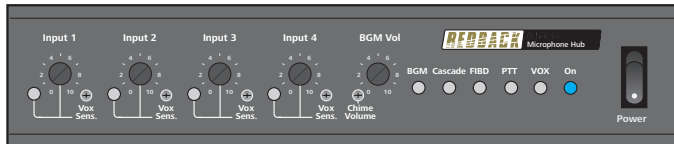

Connection Matrix | A 4940 3 Pin XLR Cat5 Extender (Transmitter)

Connects to the following Redback Receiver Units

Connects to A 4480B
8 Input To 8 Output
Audio Matrix Switcher

Connection Matrix | A 4942 3 Pin XLR Cat5 Extender (Receiver)