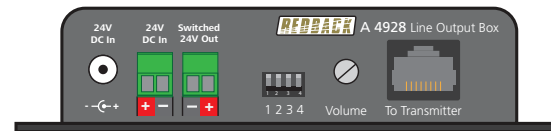

Connection Matrix | A 4940 3 Pin XLR Cat5 Extender (Transmitter)

Connects to the following Redback Receiver Units

Connects to A 4480B
8 Input To 8 Output
Audio Matrix Switcher

Connection Matrix | A 4942 3 Pin XLR Cat5 Extender (Receiver)

Connects to the following Redback Transmission Units

WALLPLATE TRANSMITTERS

TRANSMITTER BOXES

A 4932