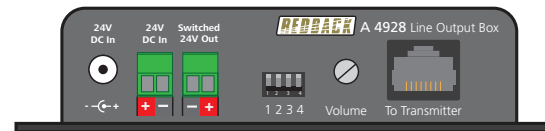

Connection Matrix | A 4941 3 Pin XLR Transmitter Wallplate

Connects to the following Redback Receiver Units

Connects to A 4480B
8 Input To 8 Output
Audio Matrix Switcher

A 4928