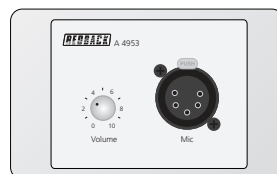

Connection Matrix | A 4946 RCA To Cat5 Extender (Receiver)

Connects to the following Redback Transmission Units

WALLPLATE TRANSMITTERS

A 4953

TRANSMITTER BOXES