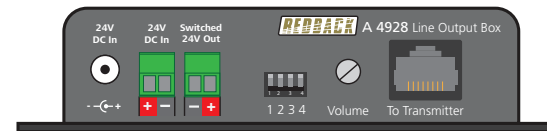

Connection Matrix | A 4944 RCA To Cat5 Extender (Transmitter)

Connects to the following Redback Receiver Units

A 4493

Connects to A 4480B
8 Input To 8 Output
Audio Matrix Switcher

A 5135

A 4930

A 4942

A 4946

A 4954

A 4928

Connection Matrix | A 4946 RCA To Cat5 Extender (Receiver)

Connects to the following Redback Transmission Units

WALLPLATE TRANSMITTERS

A 4935

A 4937

A 4931V