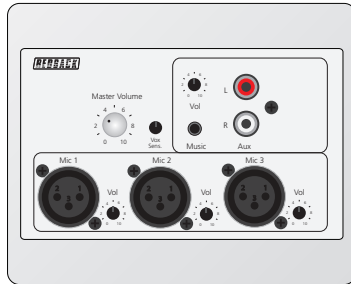

Connection Matrix | A 4944 RCA To Cat5 Extender (Transmitter)

Connects to the following Redback Receiver Units

A 4493

Connects to A 4480B
8 Input To 8 Output
Audio Matrix Switcher

A 5135

A 4930

A 4942

A 4946

A 4954

A 4928

Connection Matrix | A 4946 RCA To Cat5 Extender (Receiver)

Connects to the following Redback Transmission Units

WALLPLATE TRANSMITTERS

A 4935

A 4937

A 4931V