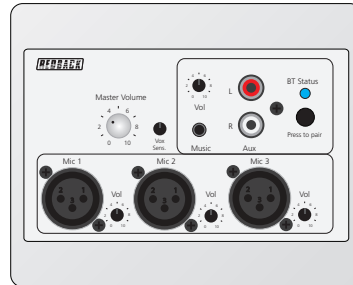

Connection Matrix | A 4944 RCA To Cat5 Extender (Transmitter)

Connects to the following Redback Receiver Units

A 4493

Connects to A 4480B
8 Input To 8 Output
Audio Matrix Switcher

A 5135

A 4930

A 4942

A 4946

A 4954

A 4928

Connection Matrix | A 4946 RCA To Cat5 Extender (Receiver)

Connects to the following Redback Transmission Units

WALLPLATE TRANSMITTERS

A 4935

A 4937

A 4931V