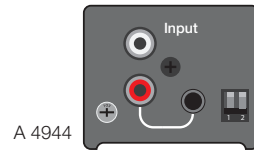

Connection Matrix | A 4944 RCA To Cat5 Extender (Transmitter)

Connects to the following Redback Receiver Units

A 4493

Connects to A 4480B
8 Input To 8 Output
Audio Matrix Switcher

A 5135

A 4930

A 4942

A 4946

A 4954

A 4928

Connection Matrix | A 4946 RCA To Cat5 Extender (Receiver)

Connects to the following Redback Transmission Units

WALLPLATE TRANSMITTERS

A 4935

A 4937

A 4931V