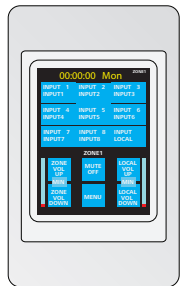

Connection Matrix | A 4944 RCA To Cat5 Extender (Transmitter)

Connects to the following Redback Receiver Units

A 4493

Connects to A 4480B
8 Input To 8 Output
Audio Matrix Switcher

A 5135

A 4930

A 4942

A 4946

A 4954

A 4928

Connection Matrix | A 4946 RCA To Cat5 Extender (Receiver)

Connects to the following Redback Transmission Units

WALLPLATE TRANSMITTERS

A 4935

A 4937

A 4931V