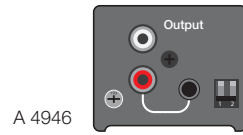

Connection Matrix | A 4946 RCA To Cat5 Extender (Receiver)