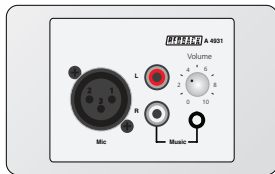

Connection Matrix | A 4944 RCA To Cat5 Extender (Transmitter)

Connects to the following Redback Receiver Units

A 4493

Connects to A 4480B
8 Input To 8 Output
Audio Matrix Switcher

A 5135

A 4930

A 4942

A 4946

A 4954

A 4928

Connection Matrix | A 4946 RCA To Cat5 Extender (Receiver)

Connects to the following Redback Transmission Units

WALLPLATE TRANSMITTERS

A 4935

A 4937

A 4931V