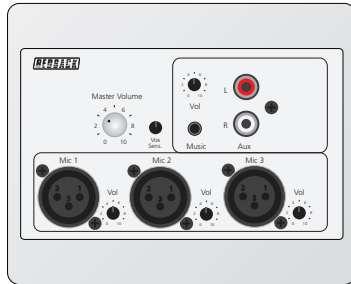

Connection Matrix | A 4952 5 Pin XLR Cat5 Extender (Transmitter)

Connects to the following Redback Receiver Units

Connects to A 4480B
8 Input To 8 Output
Audio Matrix Switcher

Connection Matrix | A 4954 RCA To Cat5 Extender (Receiver)

Connects to the following Redback Transmission Units

WALLPLATE TRANSMITTERS

A 4935

A 4937

A 4931V

A 4931

A 4941

A 5138