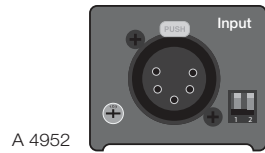

Connection Matrix | A 4952 5 Pin XLR Cat5 Extender (Transmitter)

Connects to the following Redback Receiver Units

Connects to A 4480B
8 Input To 8 Output
Audio Matrix Switcher

Connection Matrix | A 4954 RCA To Cat5 Extender (Receiver)

Connects to the following Redback Transmission Units

WALLPLATE TRANSMITTERS

A 4935

A 4937

A 4931V

A 4931

A 4941

A 5138