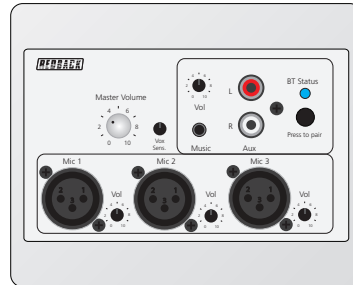

Connection Matrix | A 4952 5 Pin XLR Cat5 Extender (Transmitter)

Connects to the following Redback Receiver Units

Connects to A 4480B
8 Input To 8 Output
Audio Matrix Switcher

Connection Matrix | A 4954 RCA To Cat5 Extender (Receiver)

Connects to the following Redback Transmission Units

WALLPLATE TRANSMITTERS

A 4935

A 4937

A 4931V

A 4931

A 4941

A 5138