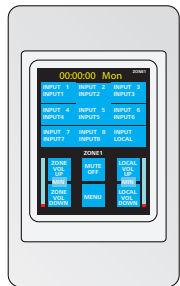

Connection Matrix | A 4952 5 Pin XLR Cat5 Extender (Transmitter)

Connects to the following Redback Receiver Units

Connects to A 4480B
8 Input To 8 Output
Audio Matrix Switcher

Connection Matrix | A 4954 RCA To Cat5 Extender (Receiver)

Connects to the following Redback Transmission Units

WALLPLATE TRANSMITTERS

A 4935

A 4937

A 4931V

A 4931

A 4941

A 5138