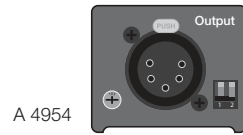

Connection Matrix | A 4952 5 Pin XLR Cat5 Extender (Transmitter)

Connects to the following Redback Receiver Units

Connects to A 4480B
8 Input To 8 Output
Audio Matrix Switcher

Connection Matrix | A 4954 RCA To Cat5 Extender (Receiver)

Connects to the following Redback Transmission Units

WALLPLATE TRANSMITTERS

A 4935

A 4937

A 4931V

A 4931

A 4941

A 5138