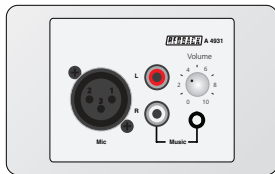

Connection Matrix | A 4952 5 Pin XLR Cat5 Extender (Transmitter)

Connects to the following Redback Receiver Units

Connects to A 4480B
8 Input To 8 Output
Audio Matrix Switcher

Connection Matrix | A 4954 RCA To Cat5 Extender (Receiver)

Connects to the following Redback Transmission Units

WALLPLATE TRANSMITTERS

A 4935

A 4937

A 4931V

A 4931

A 4941

A 5138