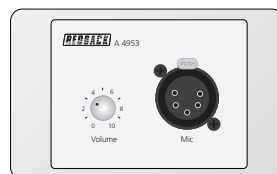

Connection Matrix | A 4952 5 Pin XLR Cat5 Extender (Transmitter)

Connects to the following Redback Receiver Units

Connects to A 4480B
8 Input To 8 Output
Audio Matrix Switcher

Connection Matrix | A 4954 RCA To Cat5 Extender (Receiver)

Connects to the following Redback Transmission Units

WALLPLATE TRANSMITTERS

A 4935

A 4937

A 4931V

A 4931

A 4941

A 5138