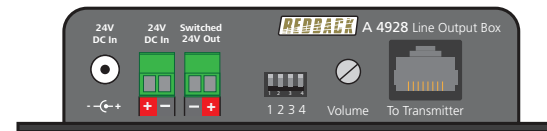

Connection Matrix | A 4953 5 Pin XLR Transmitter Wallplate

Connects to the following Redback Receiver Units

Connects to A 4480B
8 Input To 8 Output
Audio Matrix Switcher

A 4928