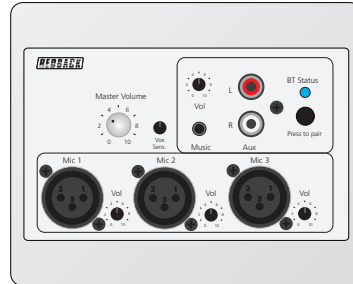

Connection Matrix | A 5135 4 Input Microphone Hub

Connects to the following Redback Transmission Units

WALLPLATE TRANSMITTERS

A 4937

TRANSMITTER BOXES