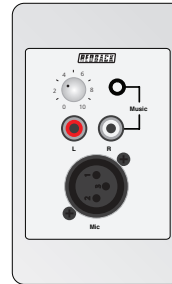

Connection Matrix | A 5135 4 Input Microphone Hub

Connects to the following Redback Transmission Units

WALLPLATE TRANSMITTERS

A 4931V

TRANSMITTER BOXES