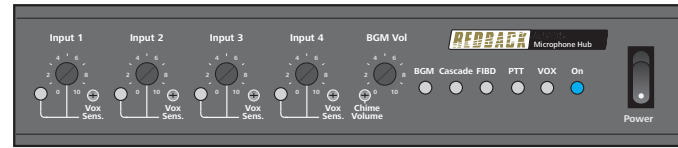

# Connection Matrix | A 5135 4 Input Microphone Hub

A 5135

Connects to the following Redback Transmission Units