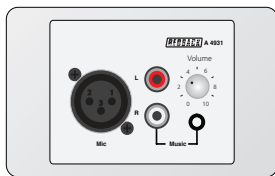

# Connection Matrix | A 5135 4 Input Microphone Hub

A 5135

Connects to the following Redback Transmission Units

## WALLPLATE TRANSMITTERS

A 4935

A 4937

A 4931V

A 4931

A 4941

A 5138

A 4953