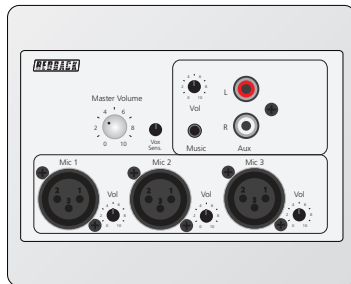

WALLPLATE TRANSMITTERS

A 4935