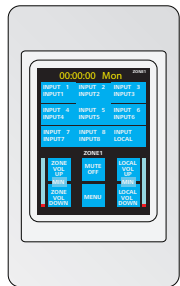

# Connection Matrix | A 5138 5 Pin XLR PTT Microphone UTP Wallplate

A 5138

Connects to the following Redback Receiver Units

A 4493

Connects to A 4480B  
8 Input To 8 Output  
Audio Matrix Switcher

A 5135

A 4930