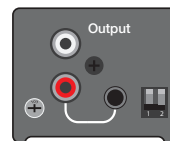

Connection Matrix | A 5138 5 Pin XLR PTT Microphone UTP Wallplate

Connects to the following Redback Receiver Units

Connects to A 4480B
8 Input To 8 Output
Audio Matrix Switcher

A 4946