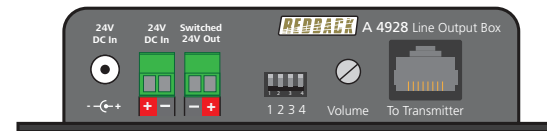

Connection Matrix | A 5138 5 Pin XLR PTT Microphone UTP Wallplate

Connects to the following Redback Receiver Units

Connects to A 4480B
8 Input To 8 Output
Audio Matrix Switcher

A 4928