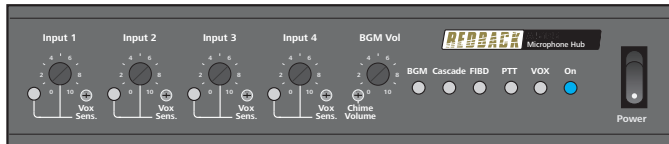

# Connection Matrix | A 5138 5 Pin XLR PTT Microphone UTP Wallplate

A 5138

Connects to the following Redback Receiver Units

A 4493

Connects to A 4480B  
8 Input To 8 Output  
Audio Matrix Switcher

A 5135

A 4930