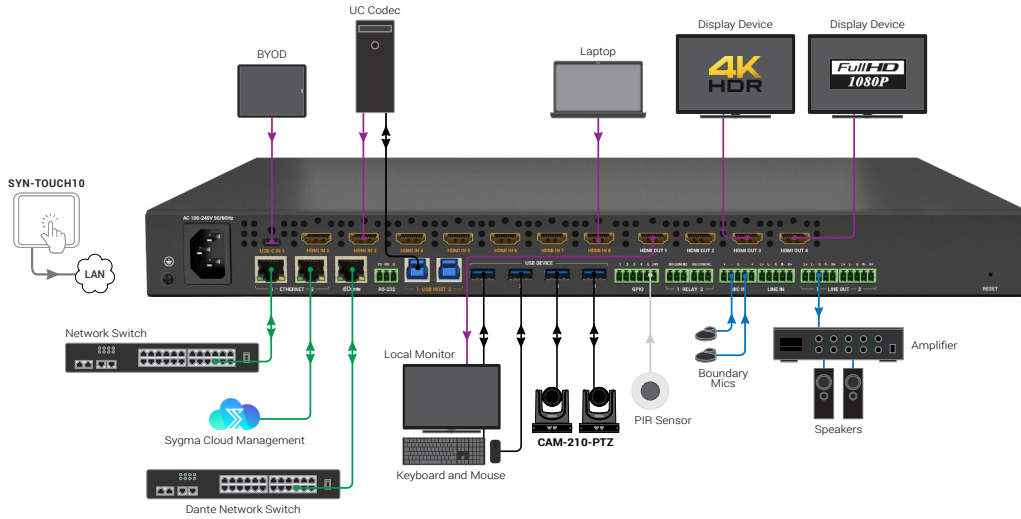

Wiring Diagram

Corporate Unified Communications

KEY

- HDMI/USB-C
- Ethernet
- Control
- Analog Audio
- USB