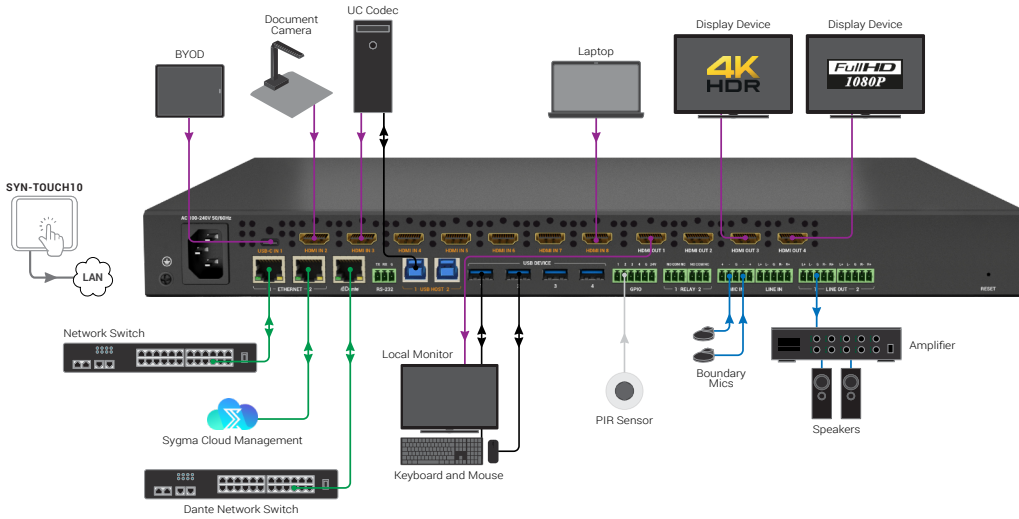

### Key Features

- Multi-format video connections include USB-C and HDMI
- Fast up to 1 second switching across all video inputs and outputs
- 480p to 2160p scaling built-in all video outputs
- USB-C input supports 4K60 video, USB3.0/USB2.0, 1G network, and PD3.0 USB host charging up to 60watts
- Supports USB host switching and device extension
- Switching USB hosts include 1x USB-C port, 2x local USB3.0 USB-B ports input related USB connection.
- USB devices include 4x local USB3.0 USB-A ports related USB connections
- Supports 2x MIC inputs, 1x LINE input, Dante 4x4 optional and 2x 5-pin balanced audio outputs
- Supports audio DSP, include gain control, mixer, ducking, mute etc
- 4-channel 4/8ohm speaker outputs
- GPIO and Relay support for automation of screens, occupancy etc;

### Port Descriptions

Number	Port Name	Description
1	Grounding Screw	Shields the matrix from EMI/RFI and static discharge
2	Power Socket	AC 100-240V socket
3	USB-C Input	Supports 4K60 video, USB 3.0 host and 60watt charging
4	HDMI Inputs	HDMI 2.0, HDCP 2.3, auto switching, first-in last-out,
5	HDMI Outputs	Full scaler
6	Ethernet Ports	TCP/IP control and cloud monitoring
7	Dante Output	Dante Ultimo 4x4
8	RS-232 Control	RS-232 switcher control via control system

9	USB Host	USB 3.0. supports host switching
10	USB Device	USB 3.0 Connect cameras, mice, keyboards, Flash memory. Which ever host is selected will access these ports
11	GPIO	Occupancy sensor
12	Relays	x2 relay, shades, screens etc
13	Microphone Input	Phantom power, noise filtering, gain adjustment
14	Line Input	Gain adjustment, noise filtering, true differential signal
15	Line Out	Volume control, noise cancellation
16	Reset Pin Hole	Factory defaults matrix settings

## Local Presentation

- KEY**
- HDMI/USB-C
  - Ethernet
  - Control
  - Analog Audio
  - USB