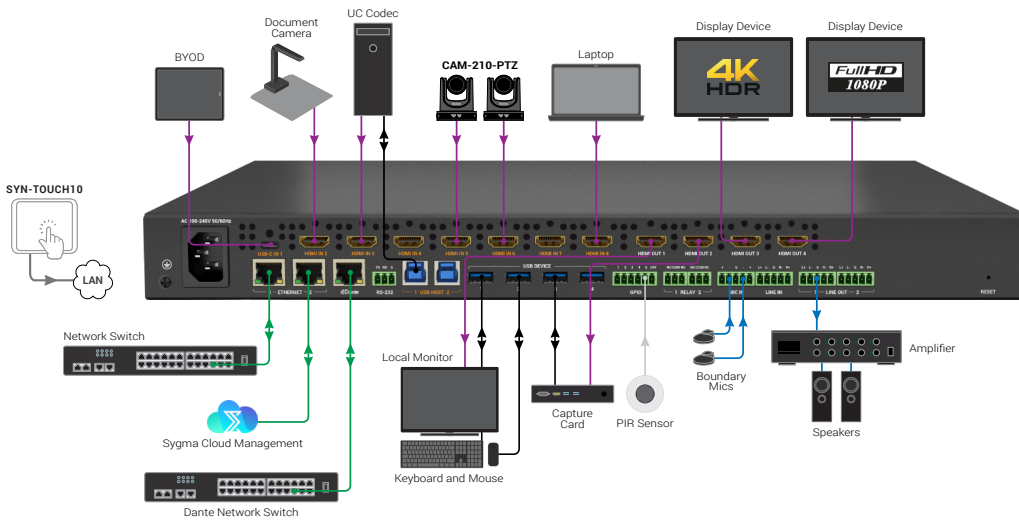

Wiring Diagram

Large Lecture Hall

1. **KEY**
2. HDMI/USB-C
   - Ethernet
   - Control
   - Analog Audio
   - USB