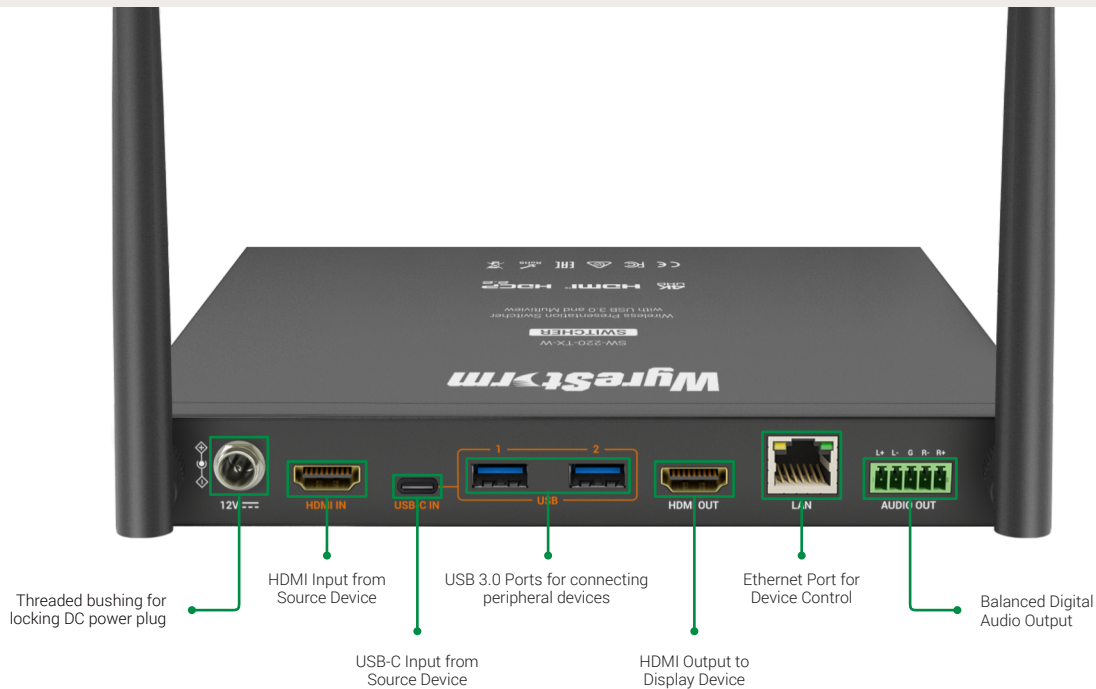

## 2-Input 4K Presentation Switcher with Wireless Casting

SW-220-TX-W

**WyreStorm**  
Specification Sheet

4K UHD | HDBT | HDMI | HDCP 2.2

*WyreStorm - Powerful. Reliable. Simple.*

### Key Features

- Automatic or manual switching of 4 connected sources (VGA, 2 HDMI & USB-C) with assignable USB host connection
- Supports input resolutions up to 4K30 4:4:4 via USB-C or HDMI
- Wireless screensharing via Apple Airplay or Miracast
- Dual output via HDBaseT and HDMI with additional mirrored HDMI
- Multiview processing up to 4 simultaneous sources between wired and wireless devices
- Compatible with all major conference software including Zoom, Microsoft Teams, Cisco WebEx and more
- Built-in USB 2.0 hub with support for USB over HDBaseT for connection of peripheral devices such as speakerphones or cameras
- Automatic or manual CEC triggering of connected display through HDMI or HDBaseT output.
- USB-C input supports alt-mode for both A/V and data communication over a single cable
- API uses Telnet over TLS for secure and encrypted communication
- Integrated webserver for control and configuration via HTTPS
- Easily mountable under a table or desk with included mounting brackets
- Built-in wireless access point for secure and isolated communication to screensharing devices
- Wireless access point supports custom SSID, password and screensharing access PIN
- Integrated 'Guide Screen' used to provide end-users with simple instructions to get connected
- Custom 'Guide Screen' can be uploaded to include company information, logos, or specific connection information

### In the Box

- 1x SW-220-TX-W Transmitter
- 1x 12V DC Power Supply (US/UK/EU/AU)
- 1x 5-pin Terminal Block
- 2x Mounting Brackets with Screws
- 1x Quickstart Guide (this document)