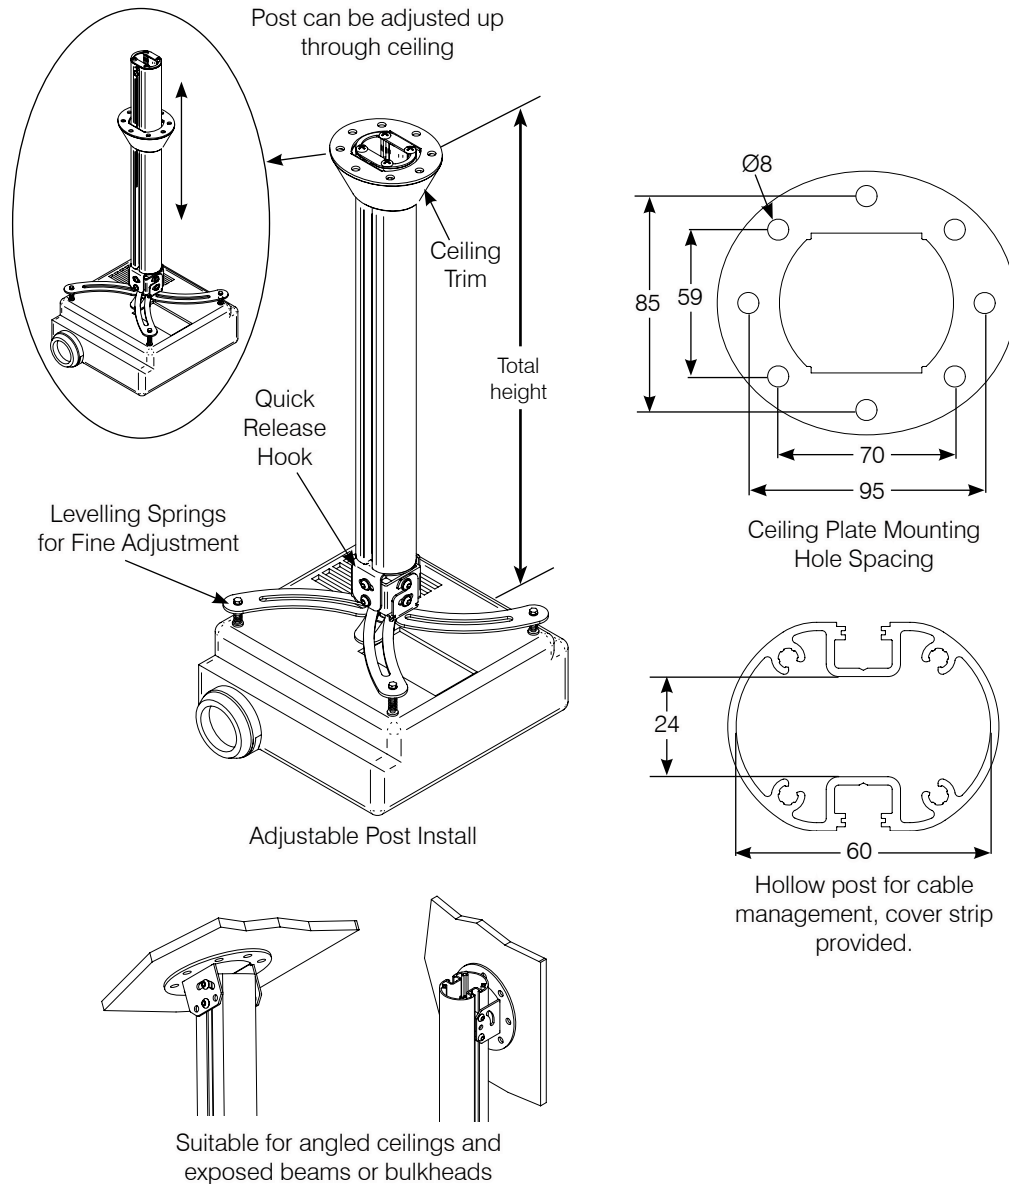

## Features:

- Stylish adjustable arms to suit most base-mounted projector models. M3, M4, M5 and M6 set screws provided.
- Ceiling Trim to cover ceiling cut-out and bolts.
- Independently lockable Yaw, Tilt and Pan adjustments.
- Hollow Tube for effective Cable Management.
- Height Adjustable Post may be shortened.
- Standard (3mm thick) Adjustable Arms certified to carry 12 kg maximum.
- Custom Powder Coating available (extra charge)
- Custom Post length available (extra charge)

Name	Total Height	Colour	Product Code	Shipping Size L x W x H (mm)	Weight (kg)
500mm Post	500mm	Black	LPM4SKYB500	680 x 130 x 80	3
500mm Post	500mm	White	LPM4SKYW500	680 x 130 x 80	3
1000mm Post	1000mm	Black	LPM4SKYB1000	1180 x 130 x 80	4
1000mm Post	1000mm	White	LPM4SKYW1000	1180 x 130 x 80	4
1500mm Post	1500mm	Black	LPM4SKYB1500	1680 x 130 x 80	5
1500mm Post	1500mm	White	LPM4SKYW1500	1680 x 130 x 80	5
2000mm Post	2000mm	Black	LPM4SKYB2000	2180 x 130 x 80	6
2000mm Post	2000mm	White	LPM4SKYW2000	2180 x 130 x 80	6

# LP Morgan Skyhook - Adjustable Post 2500 to 4000mm

All dimensions in mm