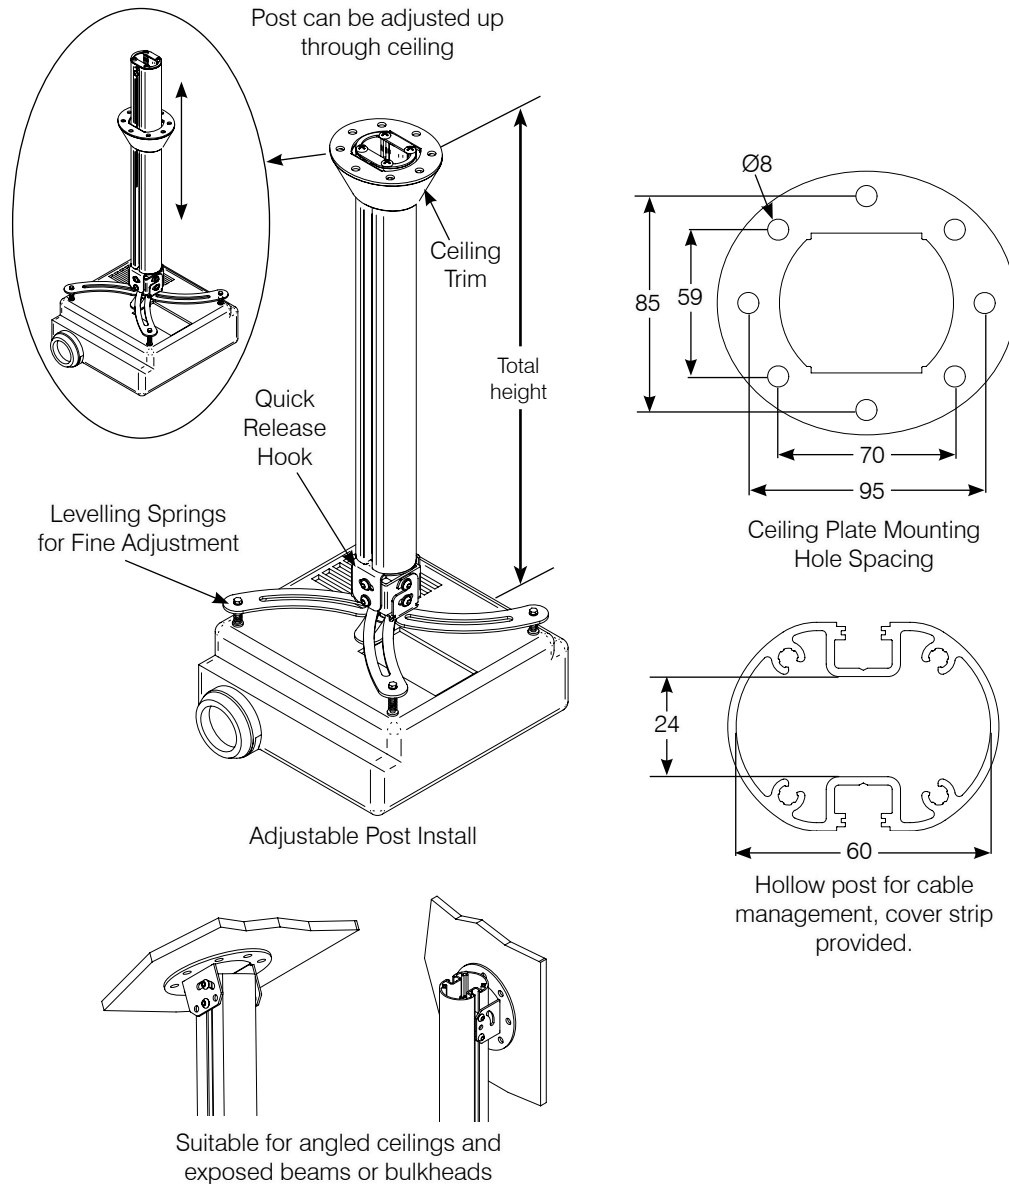

# LP Morgan Skyhook - Adjustable Post 500 to 2000mm

All dimensions in mm

## Features:

- Stylish adjustable arms to suit most base-mounted projector models. M3, M4, M5 and M6 set screws provided.
- Ceiling Trim to cover ceiling cut-out and bolts.
- Independently lockable Yaw, Tilt and Pan adjustments.
- Hollow Tube for effective Cable Management.
- Height Adjustable Post may be shortened.
- Standard (3mm thick) Adjustable Arms certified to carry 12 kg maximum.
- Custom Powder Coating available (extra charge)
- Custom Post length available (extra charge)

# LP Morgan Skyhook - Adjustable Post 2500 to 4000mm

All dimensions in mm